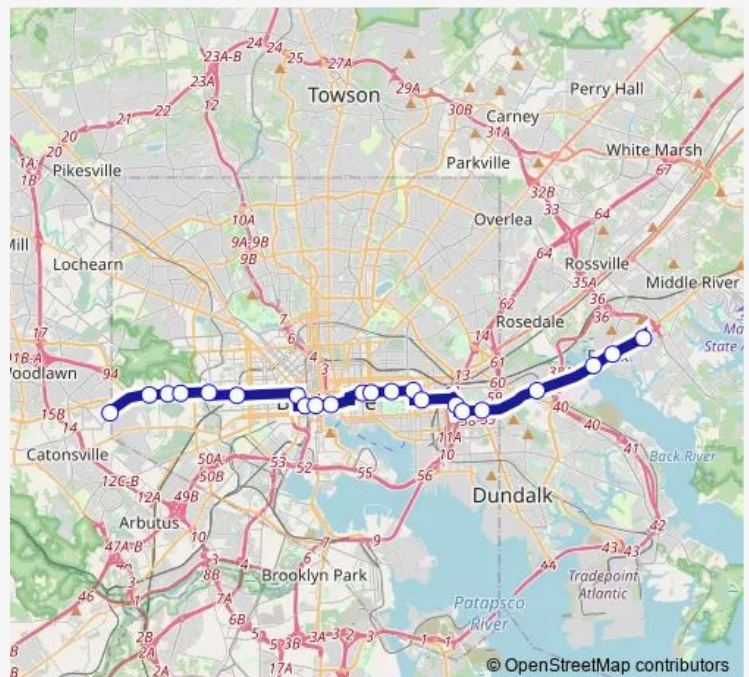

Baltimore St & Frederick St

Fayette St & Broadway

Fayette St & Washington St

Fayette ST & Glover ST eb

Fayette ST & Highland AVE eb

Lombard ST & Eaton ST eb

Bayview Blvd & Hopkins-Bayview DR sb

Eastern AVE & Anglesea ST eb

Wednesday 06:00-18:00

Thursday 06:00-18:00

Friday 06:00-18:00

Saturday —

Sunday —

Route info

Direction: North Bend Loop

Stops: 22

Trip Duration: 1 hour 5 min

40 — Westgate - Selig

Direction

Selig AVE & OLD Eastern AVE sb — North Bend Loop

23 stops

[Open route schedule](#)

Selig AVE & OLD Eastern AVE sb

Eastern Blvd & Taylor AVE wb

Tuesday 06:00-18:05

Wednesday 06:00-18:05

Thursday 06:00-18:05

Friday 06:00-18:05

Saturday —

Sunday —

Route info

Direction: Selig AVE & OLD Eastern AVE sb