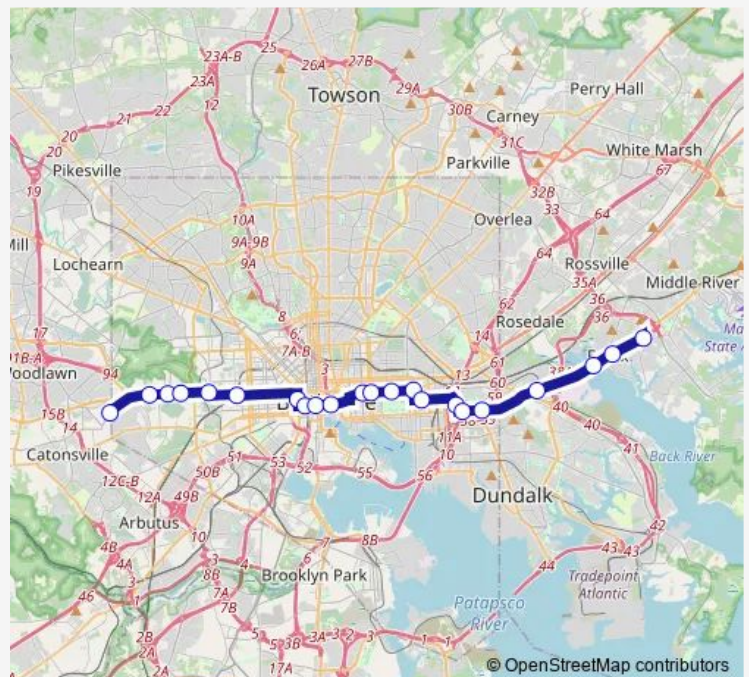

Baltimore St & Frederick St

Fayette St & Broadway

Fayette St & Washington St

Fayette ST & Glover ST eb

Fayette ST & Highland AVE eb

Lombard ST & Eaton ST eb

Bayview Blvd & Hopkins-Bayview DR sb

Eastern AVE & Anglesea ST eb

Wednesday 06:00-18:00

Thursday 06:00-18:00

Friday 06:00-18:00

Saturday —

Sunday —

Route info

Direction: North Bend Loop

Stops: 22

Trip Duration: 1 hour 4 min

40 — Westgate - Selig

Direction

Selig AVE & OLD Eastern AVE sb — North Bend Loop

23 stops

[Open route schedule](#)

Selig AVE & OLD Eastern AVE sb

Eastern Blvd & Taylor AVE wb

Tuesday 06:00-18:05

Wednesday 06:00-18:05

Thursday 06:00-18:05

Friday 06:00-18:05

Saturday —

Sunday —

Route info

Direction: Selig AVE & OLD Eastern AVE sb