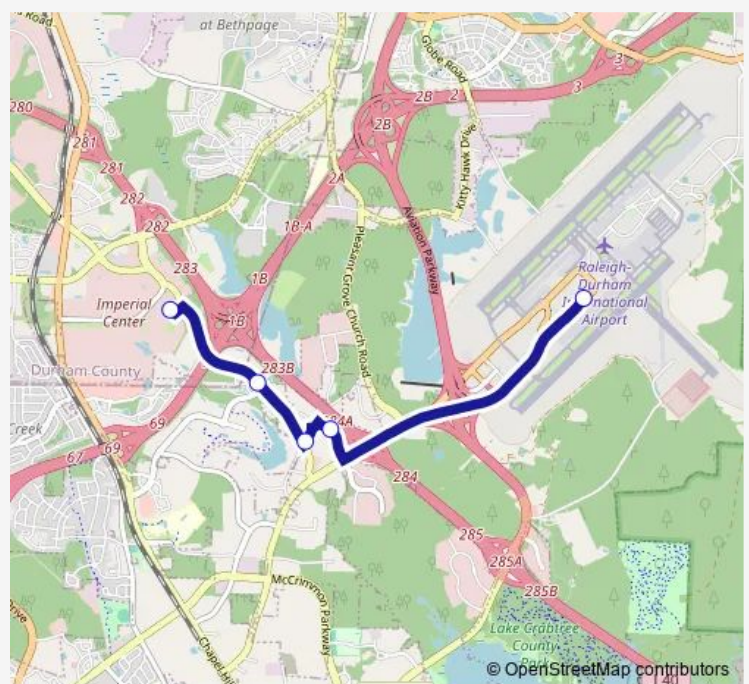

### Direction

Regional Transit Center (Rtc) — RDU Airport at Terminal 1

5 stops

[Open route schedule](#)

Regional Transit Center (Rtc)

Slater Rd at Carrington Mill Blvd (Eb)

Copley Pkwy at Slater Rd (Eb)

Factory Shops Rd at Copley Pkwy (Sb)

### Route schedule

Regional Transit Center (Rtc) — RDU Airport at Terminal 1

Monday 06:30-18:00

Tuesday 06:30-18:00

Wednesday 06:30-18:00

Thursday 06:30-18:00

Friday 06:30-18:00

Saturday 07:30-18:00

### Route info

Direction: Regional Transit Center (Rtc)

Stops: 5

Trip Duration: 0 hour 8 min

40 — Route Rdu

**Direction**

RDU Airport at Terminal 1 — Regional Transit Center (Rtc)

6 stops

[Open route schedule](#)

RDU Airport at Terminal 1

RDU Airport at Terminal 2

Factory Shops Dr at Copley Pkwy (Nb)

Copley Pkwy at Slater Rd (Wb)

Slater Rd at Carrington Mill Blvd (Wb)

Regional Transit Center (Rtc)