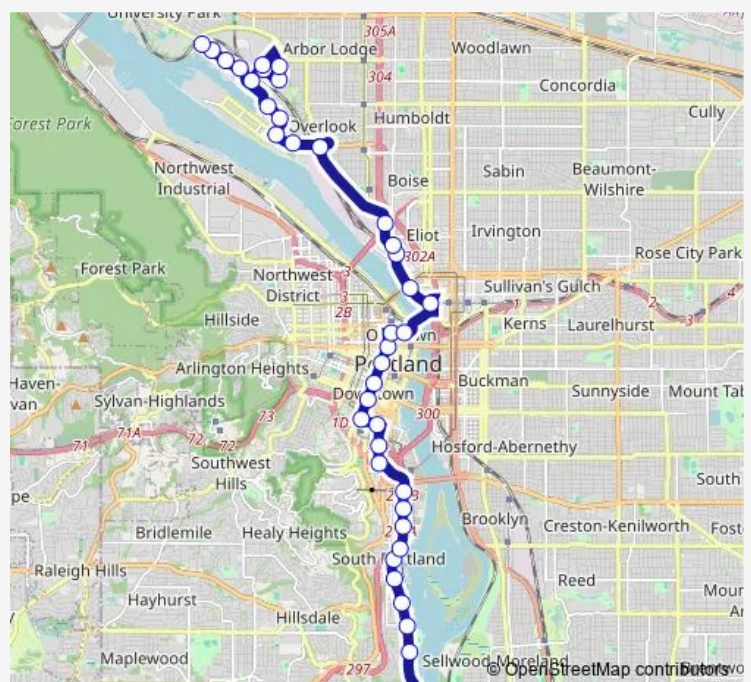

SW 6th & Columbia

SW 6th & Salmon

SW 6th & Washington

Route schedule

8300 Block SE Mcloughlin — 6700 Block N Basin (Coast Guard)

Monday 05:04-23:56

Tuesday 05:04-23:56

Wednesday 05:04-23:56

Thursday 05:04-23:56

Friday 05:04-23:56

Saturday 05:05-19:23

Sunday 05:05-19:23

Route info

Direction: 8300 Block SE Mcloughlin

Stops: 43

Trip Duration: 0 hour 53 min

40 — Tacoma/Swan Island

SW 6th & W Burnside

NW Everett & 5th

NW Everett & 2nd

Rose Quarter Transit Center

N Interstate & Larrabee

N Interstate & Tillamook

N Interstate & Albina

N Interstate & Graham

N Greeley & Going Overpass

N Going & Port Center Way

N Lagoon & Anchor

N Basin & Pacific Pride

N Basin & Emerson

N Leverman & Basin

N Cutter Circle & Leverman