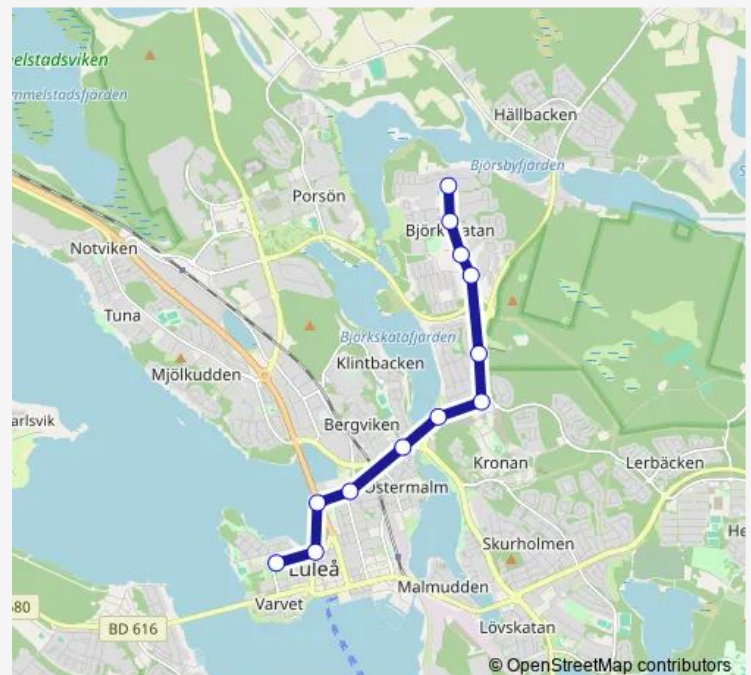

Friday 07:43

Saturday —

Sunday —

Route info

Direction: Stormvägen

Stops: 12

Trip Duration: 0 hour 17 min

40 Bus time schedules and route maps are available in an offline PDF at busmaps.com. Use the busmaps.com website to see live bus times, train schedule or subway schedule, and step-by-step directions for all public transit in Lulea