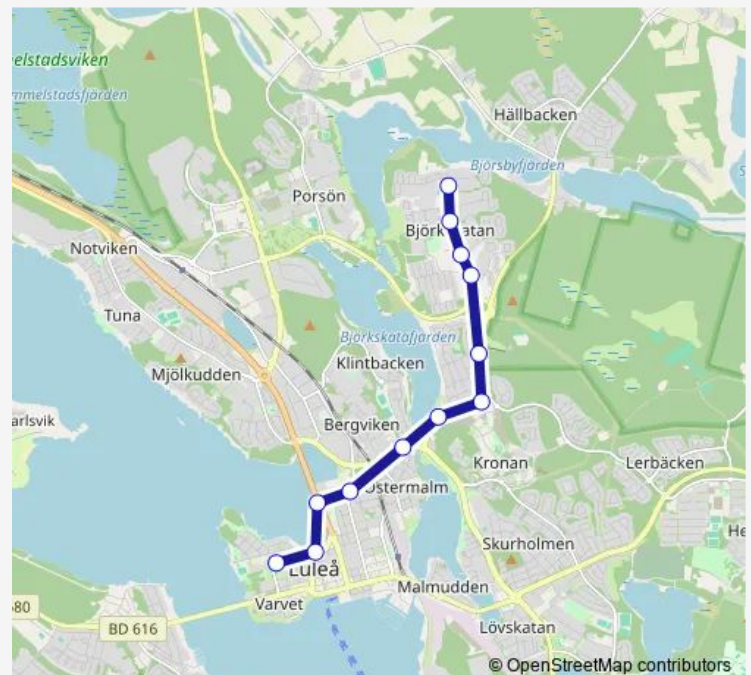

### Direction

Stormvägen — Luleå Hermelinsparken

12 stops

[Open route schedule](#)

Stormvägen

Björkskatan centrum

Andreaskyrkan

Regnvägen

Ormberget

Luleå Kronanvägen

Bensbyvägen

Golfängen

Robertsviksgatan

Luleå Pontusbadet

Luleå Norra Hamnen

Luleå Hermelinsparken

### Route schedule

Stormvägen — Luleå Hermelinsparken

Monday 07:43

Tuesday 07:43

Wednesday 07:43

Thursday 07:43

Friday 07:43

Saturday —

### Route info

Direction: Stormvägen

Stops: 12

Trip Duration: 0 hour 17 min

40

40 Bus time schedules and route maps are available in an offline PDF at [busmaps.com](https://busmaps.com). Use the [busmaps.com](https://busmaps.com) website to see live bus times, train schedule or subway schedule, and step-by-step directions for all public transit in Lulea