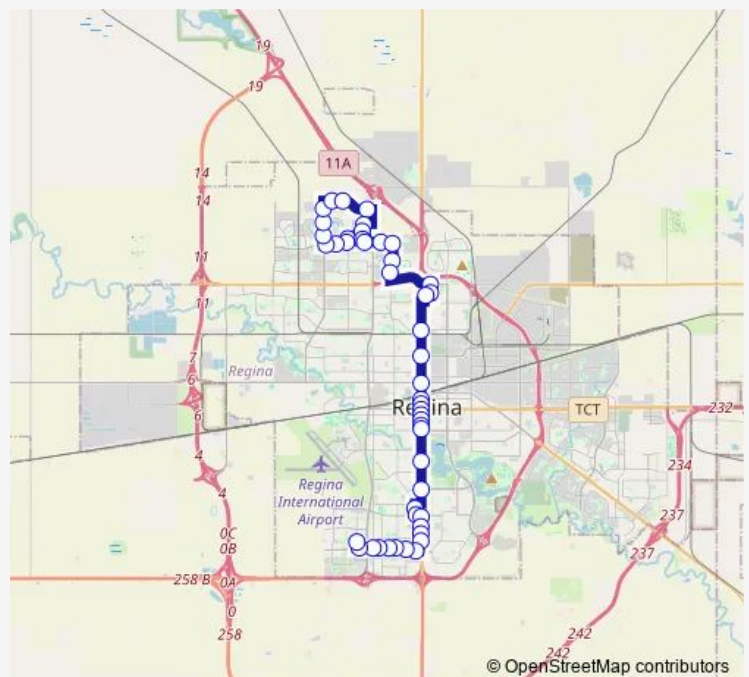

### Direction

Harvard Way @ Grasslands Dr (Nb) — Stockton St @ Child Ave (Nb)

48 stops

[Open route schedule](#)

Harvard Way @ Grasslands Dr (Nb)

Grasslands Dr @ Harbour Landing Dr (Wb)

Harbour Landing Dr @ Wright Rd (Nb)

Gordon Rd @ Mctavish St (Eb)

Gordon Rd @ Montague St (Eb)

Gordon Rd @ Lockwood Rd (Eb)

Gordon Rd @ Rae St (Eb)

Gordon Rd @ Rae St (Eb)

### Route schedule

Harvard Way @ Grasslands Dr (Nb) — Stockton St @ Child Ave (Nb)

Monday	05:43-01:43 <sup>+1</sup>
Tuesday	05:43-01:43 <sup>+1</sup>
Wednesday	05:43-01:43 <sup>+1</sup>
Thursday	05:43-01:43 <sup>+1</sup>
Friday	05:43-01:43 <sup>+1</sup>
Saturday	05:43-23:43
Sunday	07:43-17:43

### Route info

Direction: Harvard Way @ Grasslands Dr (Nb)

Stops: 48

Trip Duration: 0 hour 59 min

40 — Albert S Express - Albert N Express

Albert St @ Gordon Rd (Nb)

Albert St @ Albert St Svrdr E (Nb)

Albert St @ 31st Ave (Nb)