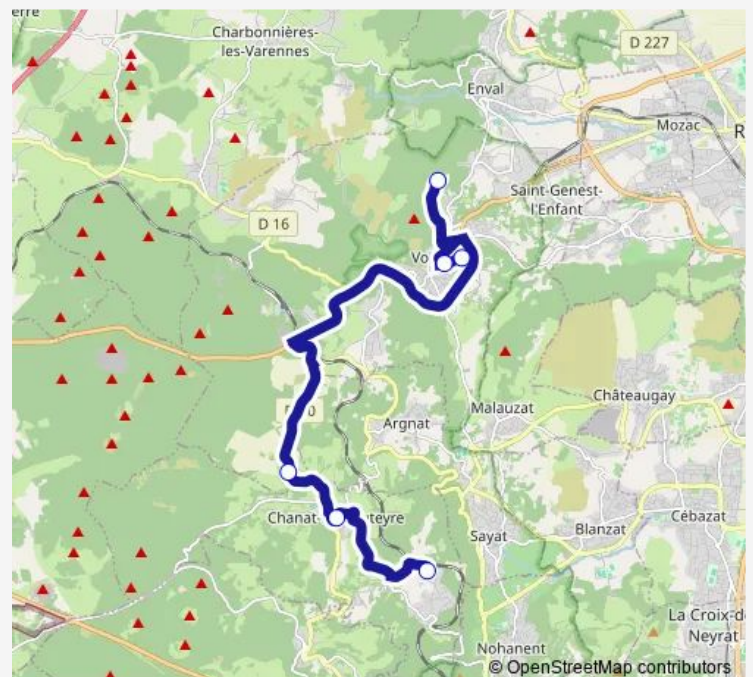

Direction

Gustave Roghi — Chanat LA Mouteyre L'Etang

6 stops

[Open route schedule](#)

Gustave Roghi

Volvic Collège Victor Hugo

Volvic Tournoël

Volvic Égales

Friday 17:00

Saturday —

Sunday —

Route info

Direction: Gustave Roghi

Stops: 6

Trip Duration: 0 hour 46 min

Direction

Gustave Roghi — Volvic Égaules

5 stops

[Open route schedule](#)

Gustave Roghi

Volvic Collège Victor Hugo

Volvic École Maternelle

Volvic Tournoël

Volvic Égaules

Route schedule

Gustave Roghi — Volvic Égaules

Monday	—
Tuesday	—
Wednesday	11:45
Thursday	—
Friday	—
Saturday	—
Sunday	—

Route info

Direction: Gustave Roghi

Stops: 5

Trip Duration: 0 hour 30 min

Direction