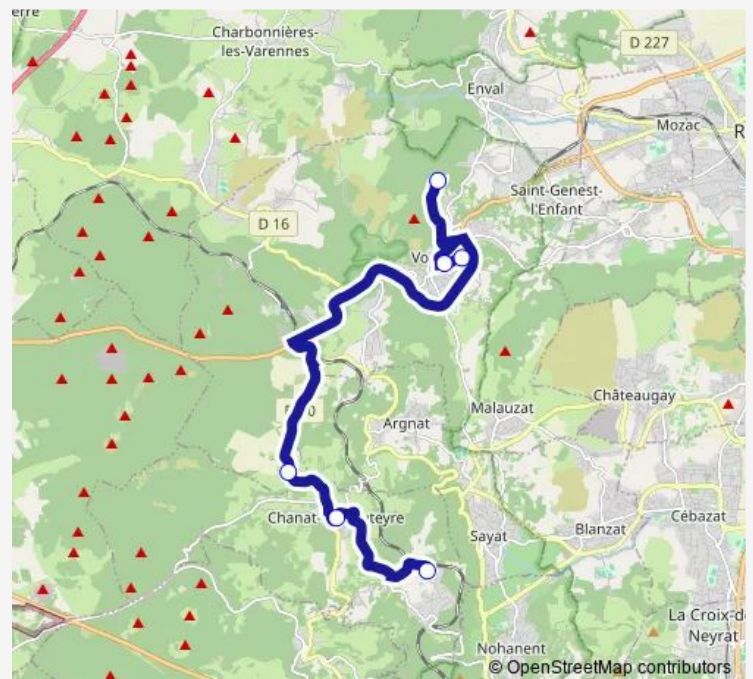

Direction

Gustave Roghi — Chanat LA Mouteyre L'Etang

6 stops

[Open route schedule](#)

Gustave Roghi

Volvic Collège Victor Hugo

Volvic Tournoël

Volvic Égales

Friday 17:00

Saturday —

Sunday —

Route info

Direction: Gustave Roghi

Stops: 6

Trip Duration: 0 hour 46 min

Direction

Gustave Roghi — Volvic Égales

5 stops

[Open route schedule](#)

Gustave Roghi

Volvic Collège Victor Hugo

Volvic École Maternelle

Volvic Tournoël

Volvic Égales

Route schedule

Gustave Roghi — Volvic Égales

Monday	—
Tuesday	—
Wednesday	11:45
Thursday	—
Friday	—
Saturday	—
Sunday	—

Route info

Direction: Gustave Roghi

Stops: 5

Trip Duration: 0 hour 30 min

Direction