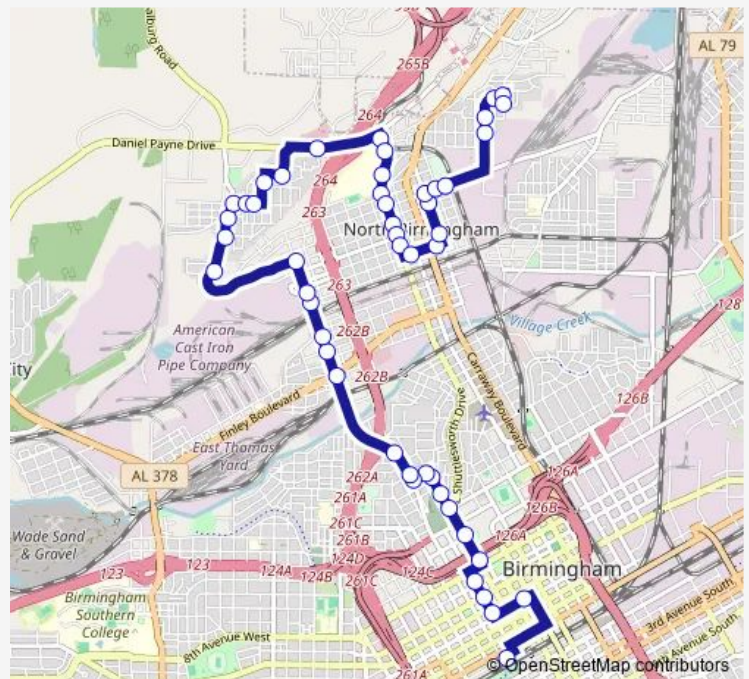

16th St N and 30th Ave N

16th St N and 33rd St N

4th St W and 34th Ave W

Route schedule

Central Station — 30th St N and 41st Ct N

Monday 05:54-19:06

Tuesday 05:54-19:06

Wednesday 05:54-19:06

Thursday 05:54-19:06

Friday 05:54-19:06

Saturday 07:53-19:04

Sunday —

Route info

Direction: Central Station

Stops: 49

Trip Duration: 0 hour 42 min

40 — Fairmont

4th St W and 36th Terrace

4th St W and 37th Court W

4th St W and 38th St

38th Ave W and 2nd St W

38th Ave W and 1st Pl W

1st St W and 39th Ave W

40th Ave and Center St

Friday 05:05-18:53

Saturday 07:07-17:55

Sunday —

Route info

Direction: 30th St N and 41st Ct N

Stops: 42

Trip Duration: 0 hour 43 min

16th St N and 27th Ave N