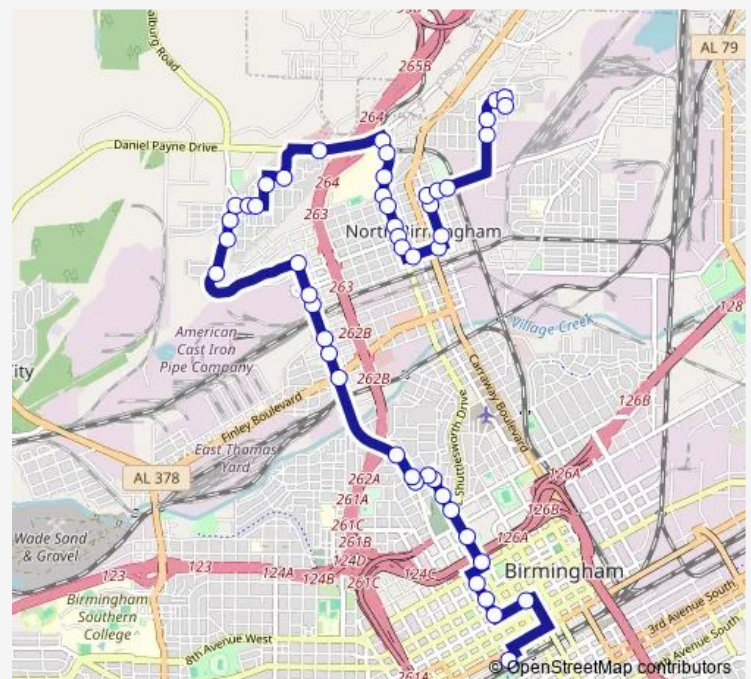

16th St N and 30th Ave N

16th St N and 33rd St N

4th St W and 34th Ave W

Route schedule

Central Station — 30th St N and 41st Ct N

Monday 05:54-19:06

Tuesday 05:54-19:06

Wednesday 05:54-19:06

Thursday 05:54-19:06

Friday 05:54-19:06

Saturday 07:53-19:04

Sunday —

Route info

Direction: Central Station

Stops: 49

Trip Duration: 0 hour 40 min

40 — Fairmont

4th St W and 36th Terrace

4th St W and 37th Court W

4th St W and 38th St

38th Ave W and 2nd St W

38th Ave W and 1st Pl W

1st St W and 39th Ave W

40th Ave and Center St

Friday 05:05-18:53

Saturday 07:07-17:55

Sunday —

Route info

Direction: 30th St N and 41st Ct N

Stops: 42

Trip Duration: 0 hour 39 min

16th St N and 27th Ave N