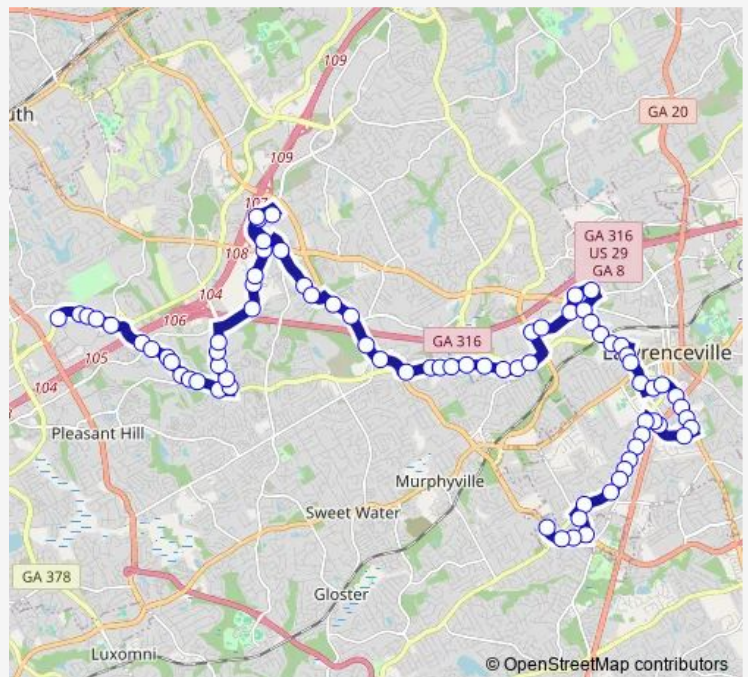

Bus 40 Lawrenceville - GTC - Sugarloaf Mills

[Go to website](#)

Direction

Gwinnett Transit Center — Sugarloaf Pkwy & Five Forks Trickum Rd

77 stops

[Open route schedule](#)

- Gwinnett Transit Center
- Satellite Blvd & Satellite Shops
- Satellite Blvd & Tandy Key Ln
- Satellite Blvd & Golden Corral
- Satellite Blvd & Gwinnett Place Ford
- Old Norcross Rd & Breckinridge Blvd(Wf)
- Old Norcross Rd at Gwinnett Clinic
- Old Norcross at the Gwinnett Body Shop
- Old Norcross at Stephen Gould Corp
- Old Norcross Rd & Sweetwater Rd Ob
- Old Norcross Rd & Mill Valley Apts
- Old Norcross Rd & Old Victorian Rd Ib
- Old Norcross & Sweetwoods Dr
- Boggs Rd & Old Norcross Rd
- Boggs Rd & Astor Place Apts
- Boggs Rd & Magnolia Pointe Apts
- Boggs Rd & Post Office (3rd entrance)
- Boggs Rd & Post Office (First Entrance)
- Breckinridge Blvd & The Enclave @ Breck
- Breckinridge & Mustangs Unltd OB across
- Breckinridge Blvd & Ricoh (across)

Route schedule

Gwinnett Transit Center — Sugarloaf Pkwy & Five Forks Trickum Rd

Monday	05:50-20:00
Tuesday	05:50-20:00
Wednesday	05:50-20:00
Thursday	05:50-20:00
Friday	05:50-20:00
Saturday	06:47-19:47
Sunday	—

Route info

Direction: Gwinnett Transit Center

Stops: 77

Trip Duration: 0 hour 55 min

40 — Lawrenceville - GTC - Sugarloaf Mills

Breckinridge Blvd & Duluth Hwy

Sugarloaf Mills Cir & Bass Pro Shop

Sugarloaf Mills Cir by 412/410 P&R

Sugarloaf Mills P&R Local

Sugarloaf Mills at the Discount Tire Co

Atkinson & Shell Gas Station

Atkinson Rd & Atkinson Park Dr Ob

Atkinson & Willow Pointe Dr

Sugarloaf Pkwy & Gwinnett Tech (2nd Entr

Gwinnett Technical College