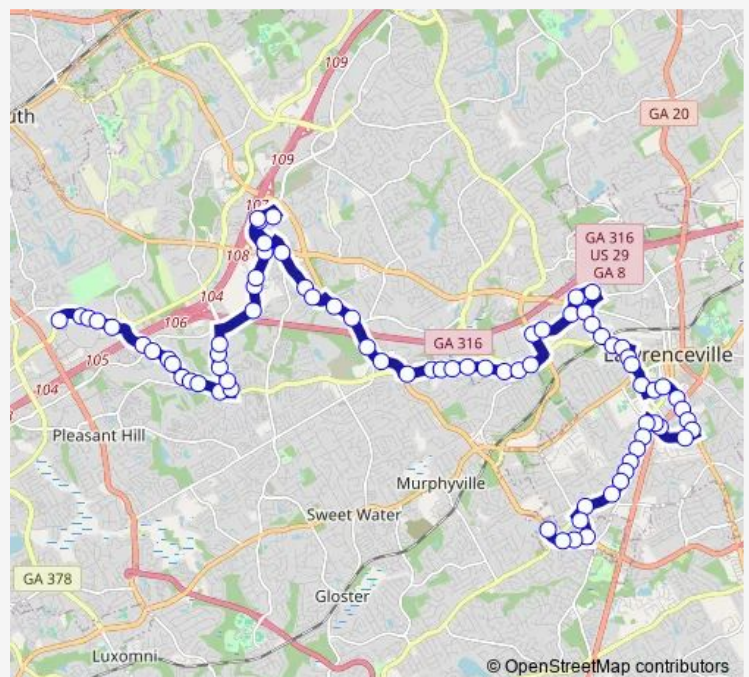

Boggs Rd & Magnolia Pointe Apts

Boggs Rd & Post Office (3rd entrance)

Boggs Rd & Post Office (First Entrance)

Breckinridge Blvd & The Enclave @ Breck

Breckinridge & Mustangs Unltd OB across

Breckinridge Blvd & Ricoh (across)

Route schedule

Gwinnett Transit Center — Sugarloaf Pkwy & Five Forks Trickum Rd

Monday 05:50-20:00

Tuesday 05:50-20:00

Wednesday 05:50-20:00

Thursday 05:50-20:00

Friday 05:50-20:00

Saturday 06:47-19:47

Sunday —

Route info

Direction: Gwinnett Transit Center

Stops: 77

Trip Duration: 0 hour 58 min

40 — Lawrenceville - GTC - Sugarloaf Mills

Breckinridge Blvd & Duluth Hwy

Sugarloaf Mills Cir & Bass Pro Shop

Sugarloaf Mills Cir by 412/410 P&R

Sugarloaf Mills P&R Local

Sugarloaf Mills at the Discount Tire Co

Atkinson & Shell Gas Station

Atkinson Rd & Atkinson Park Dr Ob

Atkinson & Willow Pointe Dr

Sugarloaf Pkwy & Gwinnett Tech (2nd Entr