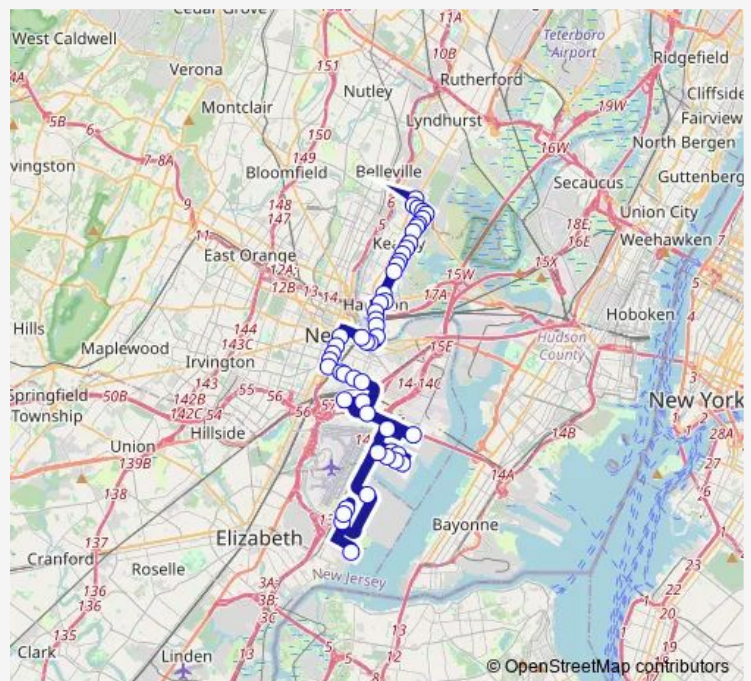

Davis AVE AT Quincy Ave#

Davis AVE AT King Ave#

Davis AVE AT Garfield Ave#

Davis AVE AT Bergen Ave#

Davis AVE AT Cross St#

Davis AVE AT Harrison Ave

Harrison AVE AT 5TH St#

Frank E. Rodgers Blvd AT Sussex St#

Frank E. Rodgers Blvd AT Angelo Cifelli Dr#

Path Station

### Route schedule

Garden Terrace AT Ridge Rd — Jersey Gardens - Cinema  
 BUS Stop

Monday 04:50-22:01

Tuesday 04:50-22:01

Wednesday 04:50-22:01

Thursday 04:50-22:01

Friday 04:50-22:01

Saturday 05:01-22:25

### Route info

Direction: Garden Terrace AT Ridge Rd

Stops: 50

Trip Duration: 1 hour 10 min

Frank E. Rodgers Blvd AT Cape MAY St#

Raymond Blvd 30'E OF Jefferson Street

Raymond Blvd AT Jersey St

Raymond Blvd AT Raymond Plaza East