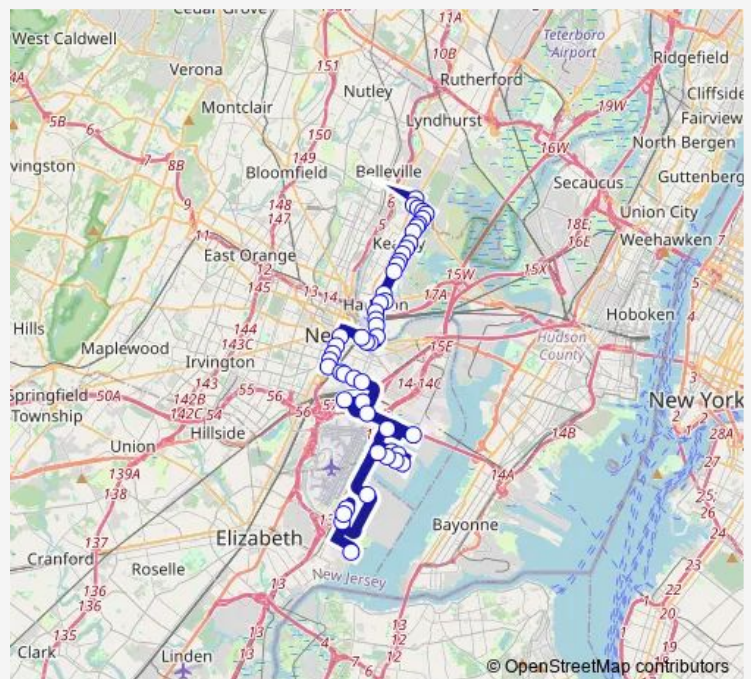

Davis AVE AT King Ave#

Davis AVE AT Garfield Ave#

Davis AVE AT Bergen Ave#

Davis AVE AT Cross St#

Davis AVE AT Harrison Ave

Harrison AVE AT 5TH St#

Frank E. Rodgers Blvd AT Sussex St#

Frank E. Rodgers Blvd AT Angelo Cifelli Dr#

### Route schedule

Garden Terrace AT Ridge Rd — Jersey Gardens - Cinema BUS Stop

Monday 04:50-22:01

Tuesday 04:50-22:01

Wednesday 04:50-22:01

Thursday 04:50-22:01

Friday 04:50-22:01

Saturday 05:01-22:25

### Route info

Direction: Garden Terrace AT Ridge Rd

Stops: 50

Trip Duration: 1 hour 3 min

Frank E. Rodgers Blvd AT Cape MAY St#

Raymond Blvd 30'E OF Jefferson Street

Raymond Blvd AT Jersey St

Raymond Blvd AT Raymond Plaza East