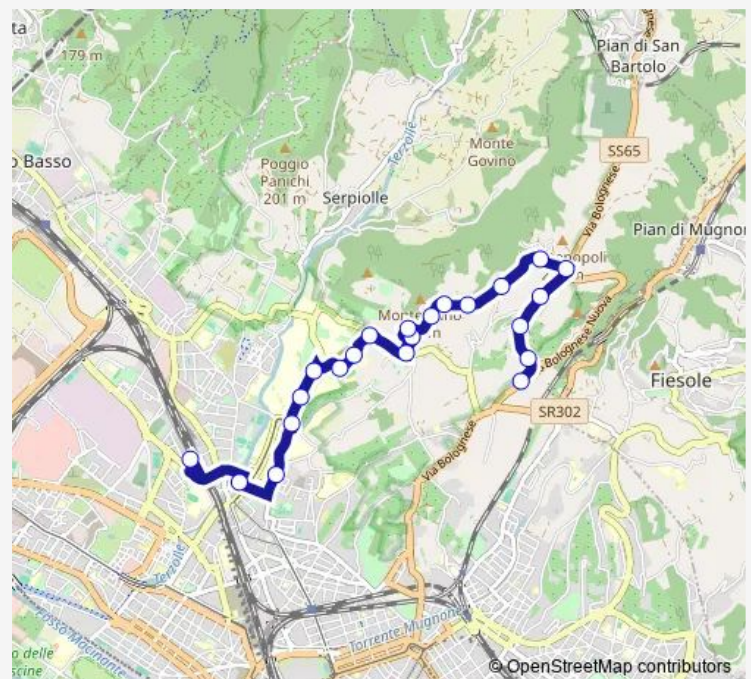

### Route schedule

Rifredi Fs Vasco De Gama — Incontri Del Pergolino

Monday 06:50-20:39

Tuesday 06:50-20:39

Wednesday 06:50-20:39

Thursday 06:50-20:39

Friday 06:50-20:39

Saturday 06:50-19:36

### Route info

Direction: Rifredi Fs Vasco De Gama

Stops: 11

Trip Duration: 0 hour 12 min

## Route info

Direction: La Lastra

Stops: 14

Trip Duration: 0 hour 20 min