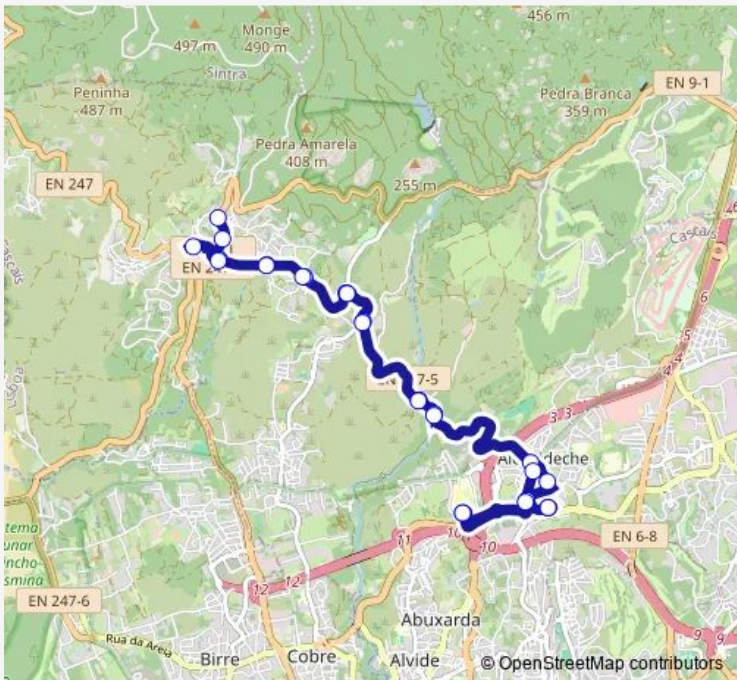

Bus 40 Hospital - Malveira - Hospital

[Go to website](#)

Direction
 Hospital de Cascais — Hospital de Cascais
 26 stops
[Open route schedule](#)

- Hospital de Cascais
- Centro de Saúde de Alcabideche
- Gnr
- Praceta Maria Lamas
- Rua Marquês Angeja
- Ponte CAS Pisão
- CAS Pisão
- Zambujeiro
- Quinta Vale dos Cavalos
- Igreja N. Sra. Conceição
- Janes
- Rua Francisca Correia Nunes
- Chafariz
- Escola Malveira
- Malveira da Serra - Terminal
- Rua Francisca Correia Nunes
- Janes
- Igreja N. Sra. Conceição
- Quinta Vale dos Cavalos
- Zambujeiro
- CAS Pisão

Route schedule
 Hospital de Cascais — Hospital de Cascais

Monday	07:45-20:30
Tuesday	07:45-20:30
Wednesday	07:45-20:30
Thursday	07:45-20:30
Friday	07:45-20:30
Saturday	—
Sunday	—

Route info
 Direction: Hospital de Cascais
 Stops: 26
 Trip Duration: 0 hour 35 min

40 — Hospital - Malveira - Hospital **BusMaps**

Ponte CAS Pisão

Alcabideche

Gnr

Centro de Saúde de Alcabideche

Hospital de Cascais

40 Bus time schedules and route maps are available in an offline PDF at busmaps.com. Use the busmaps.com website to see live bus times, train schedule or subway schedule, and step-by-step directions for all public transit in Sintra

The schedule is provided in the local timezone. Times with "(+1)" indicate departures on the next day.

PDF file created on 2025-01-16

2024 BusMaps.com - All Rights Reserved