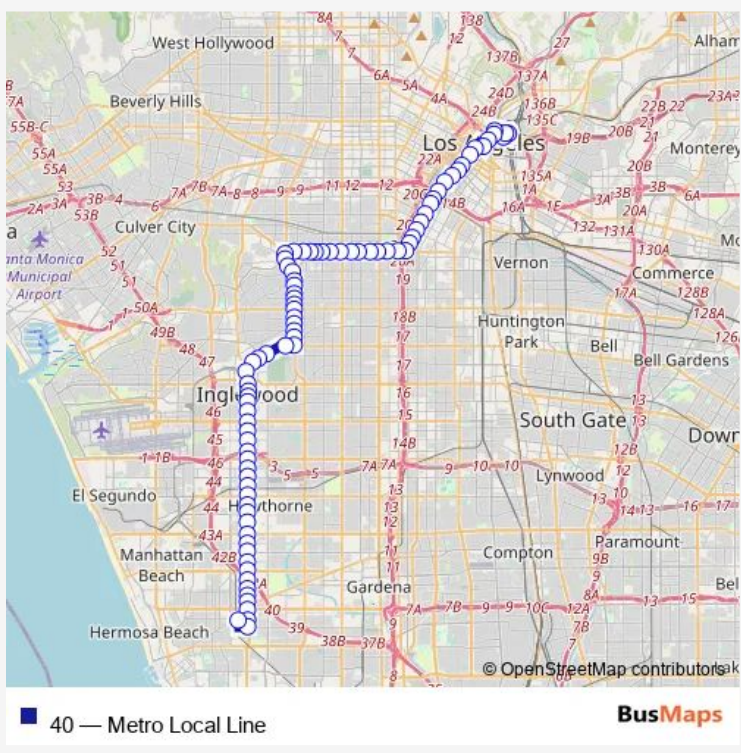

Bus 40 Metro Local Line

[Go to website](#)

Direction
 Division 13 Layover — Redondo Beach Transit Center
 85 stops
[Open route schedule](#)

- Division 13 Layover
- Patsaouras Transit Plaza
- Cesar E Chavez / Vignes
- Alameda / Cesar E Chavez
- Alameda / Los Angeles
- Los Angeles / Temple
- 1st / Los Angeles
- Spring / 2nd
- Spring / 4th
- Spring / 7th
- Spring / 9th
- Main / Olympic
- Broadway / 12th
- Broadway / Venice
- Broadway / Washington
- Broadway / 21st
- Broadway / Adams
- Broadway / 30th
- Broadway / Jefferson
- Broadway / 36th
- Broadway / 38th

Route schedule
 Division 13 Layover — Redondo Beach Transit Center

Monday	05:06-22:53
Tuesday	05:06-22:53
Wednesday	05:06-22:53
Thursday	05:06-22:53
Friday	05:06-22:53
Saturday	05:06-22:53
Sunday	05:06-22:53

Route info
 Direction: Division 13 Layover
 Stops: 85
 Trip Duration: 1 hour 56 min

Broadway / Martin Luther King Jr

Martin Luther King Jr / Figueroa

Martin Luther King Jr / Hoover

Martin Luther King Jr / Vermont