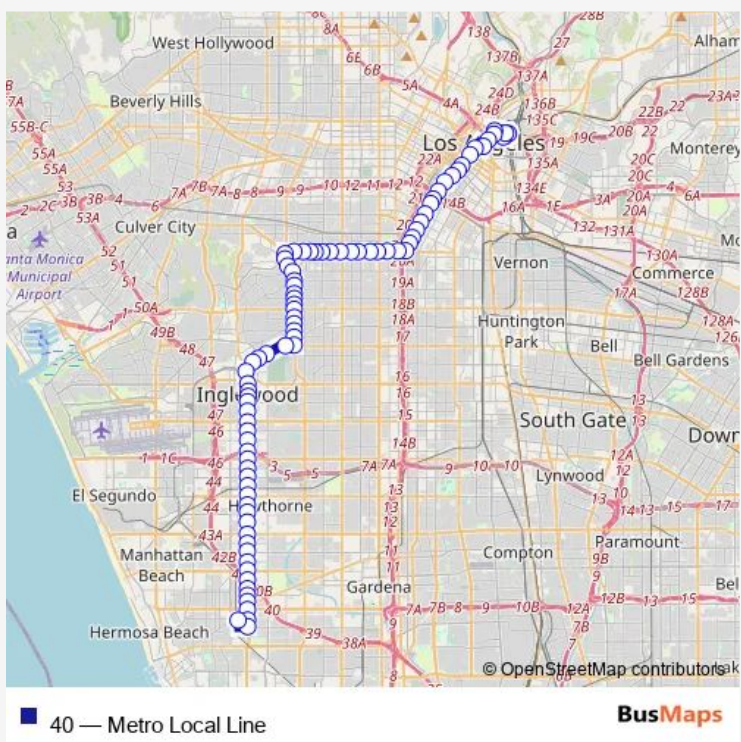

Bus 40 Metro Local Line

[Go to website](#)

Direction
 Division 13 Layover — Redondo Beach Transit Center
 85 stops
[Open route schedule](#)

- Division 13 Layover
- Patsaouras Transit Plaza
- Cesar E Chavez / Vignes
- Alameda / Cesar E Chavez
- Alameda / Los Angeles
- Los Angeles / Temple
- 1st / Los Angeles
- Spring / 2nd
- Spring / 4th
- Spring / 7th
- Spring / 9th
- Main / Olympic
- Broadway / 12th
- Broadway / Venice
- Broadway / Washington
- Broadway / 21st
- Broadway / Adams
- Broadway / 30th
- Broadway / Jefferson
- Broadway / 36th
- Broadway / 38th

Route schedule
 Division 13 Layover — Redondo Beach Transit Center

Monday	05:06-22:53
Tuesday	05:06-22:53
Wednesday	05:06-22:53
Thursday	05:06-22:53
Friday	05:06-22:53
Saturday	05:06-22:53
Sunday	05:06-22:53

Route info
 Direction: Division 13 Layover
 Stops: 85
 Trip Duration: 2 hour 10 min

Broadway / Martin Luther King Jr

Martin Luther King Jr / Figueroa

Martin Luther King Jr / Hoover

Martin Luther King Jr / Vermont