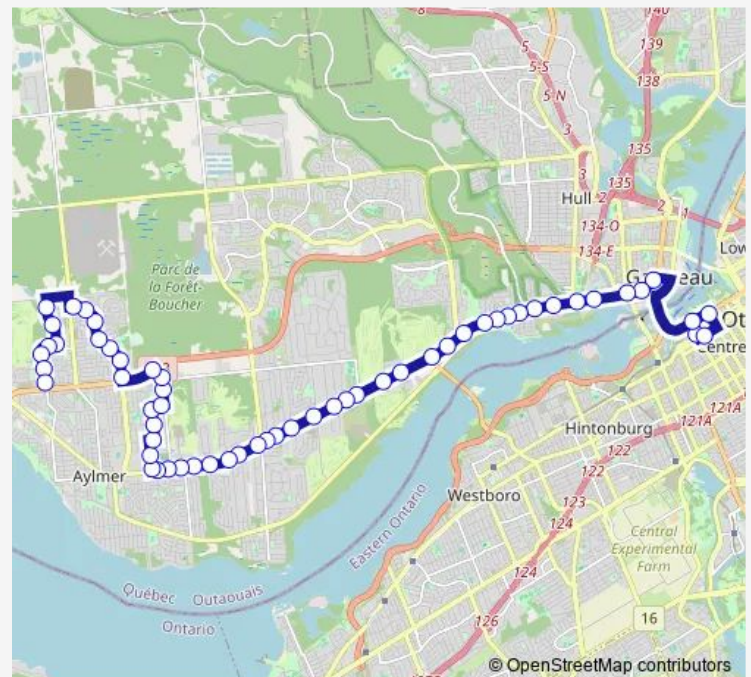

Thursday 15:00-17:29

Friday 15:00-17:29

Saturday —

Sunday —

Route info

Direction: Station Lyon

Stops: 58

Trip Duration: 0 hour 57 min

■ 40 — Jardins Lavigne

chemin d'Aylmer/Atholl Doune

chemin d'Aylmer/d'Amour

chemin d'Aylmer/Rivermead

chemin d'Aylmer/de l'Hippodrome

chemin d'Aylmer/Morley-Walters

chemin d'Aylmer/Vanier

chemin d'Aylmer/Vanier