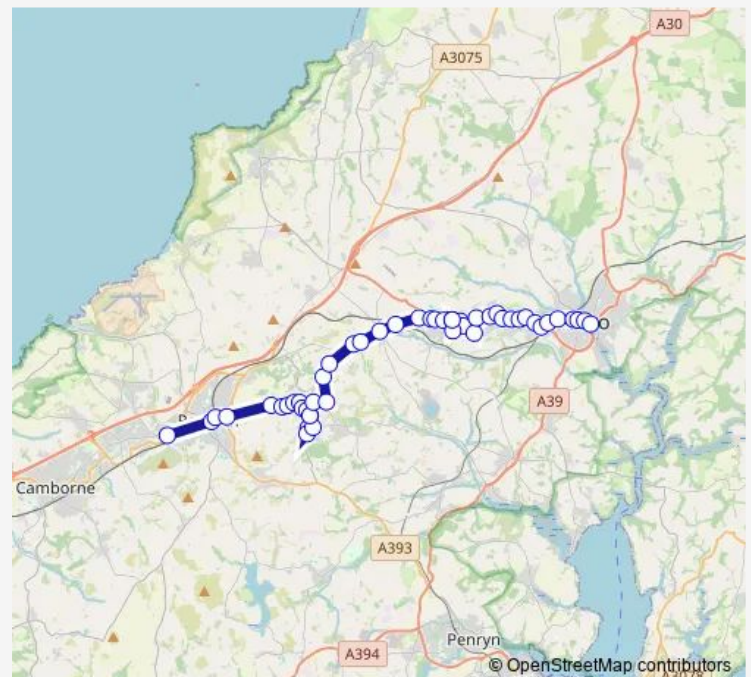

### Route schedule

Railway Station — Hall

Monday 19:40

Tuesday 19:40

Wednesday 19:40

Thursday 19:40

Friday 19:40

Saturday 19:40

### Route info

Direction: Railway Station

Stops: 20

Trip Duration: 0 hour 14 min

40 — Redruth - Truro