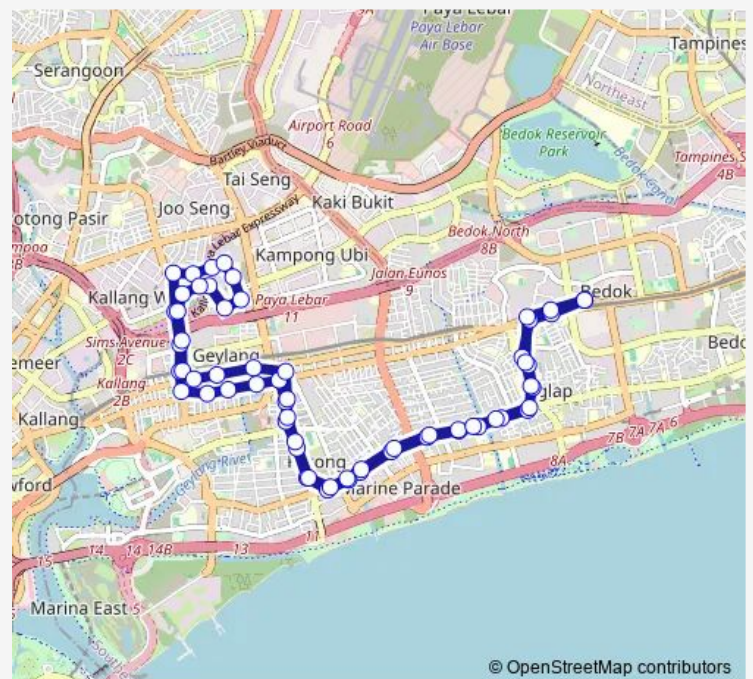

### Route schedule

Bedok Int — Bedok Int

Monday 05:45

Tuesday 05:45

Wednesday 05:45

Thursday 05:45

Friday 05:45

Saturday 05:45

### Route info

Direction: Bedok Int

Stops: 62

Trip Duration: 1 hour 33 min

Aft Lor 34 Geylang

Aft Lor 28 Geylang

Opp Kh Plaza

Opp Aljunied Stn