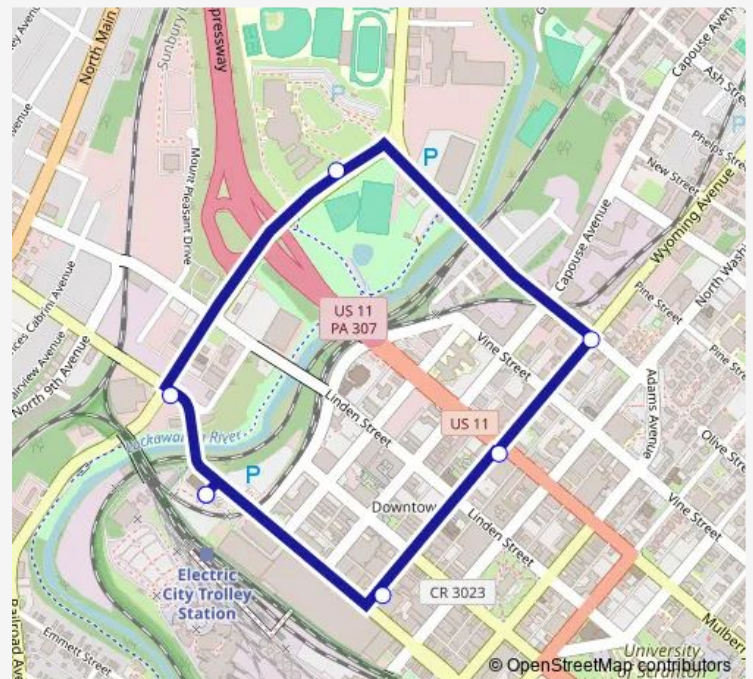

Bus 40 Luzerne / Providence

[Go to website](#)

Direction

Transit Center — Transit Center

7 stops

[Open route schedule](#)

Transit Center

110 Wyoming Ave

Wyomng/Mulbr O

Wyoming Olive O

Scranton High

Lacka N7th I

Transit Center

Route schedule

Transit Center — Transit Center

Monday	07:50
Tuesday	07:50
Wednesday	07:50
Thursday	07:50
Friday	07:50
Saturday	—
Sunday	—

Route info

Direction: Transit Center

Stops: 7

Trip Duration: 0 hour 10 min

Direction

Transit Center — Transit Center

79 stops

[Open route schedule](#)

Transit Center

Lacka/Jefferson

S WEB Moosic O

S WEB Hemlck O

S WEB Orchrđ O

S WEB River O

S WEB Hickry O

S WEB Alder O