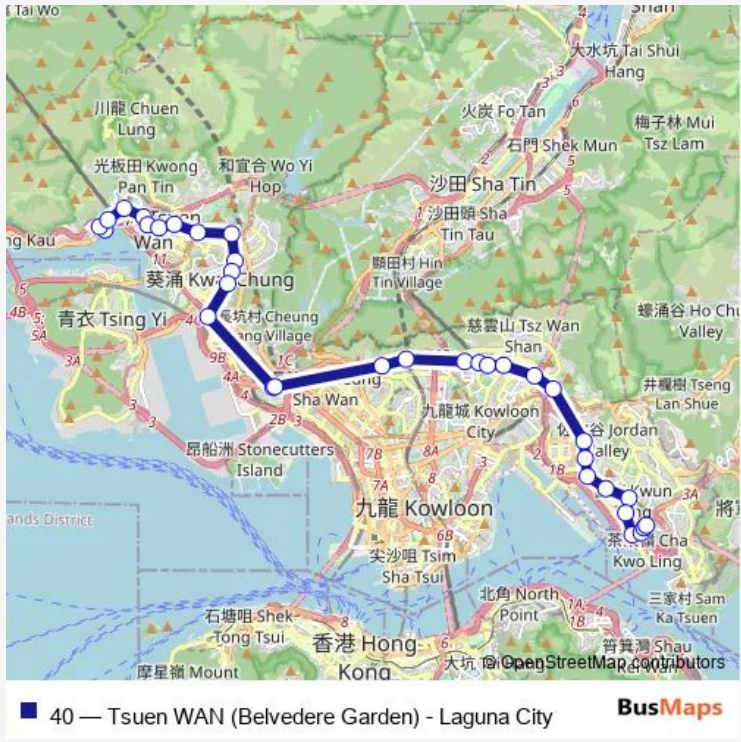

Route schedule

[Kmb] Tsuen WAN (Belvedere Garden) — [Kmb+Ctb] Laguna City BUS Terminus/
Laguna City|[Kmb] Laguna City BUS Terminus

Monday	05:40-21:00
Tuesday	05:40-21:00
Wednesday	05:40-21:00
Thursday	05:40-21:00
Friday	05:40-21:00
Saturday	05:40-23:05
Sunday	05:40-21:00

Route info

Direction: [Kmb] Tsuen WAN (Belvedere Garden)

Stops: 34

Trip Duration: 1 hour 14 min

[Ctb] Beacon Heights, Lung Cheung Road[[Kmb] Beacon Heights

[Ctb] Phoenix House, Lung Cheung Road[[Kmb] Phoenix House