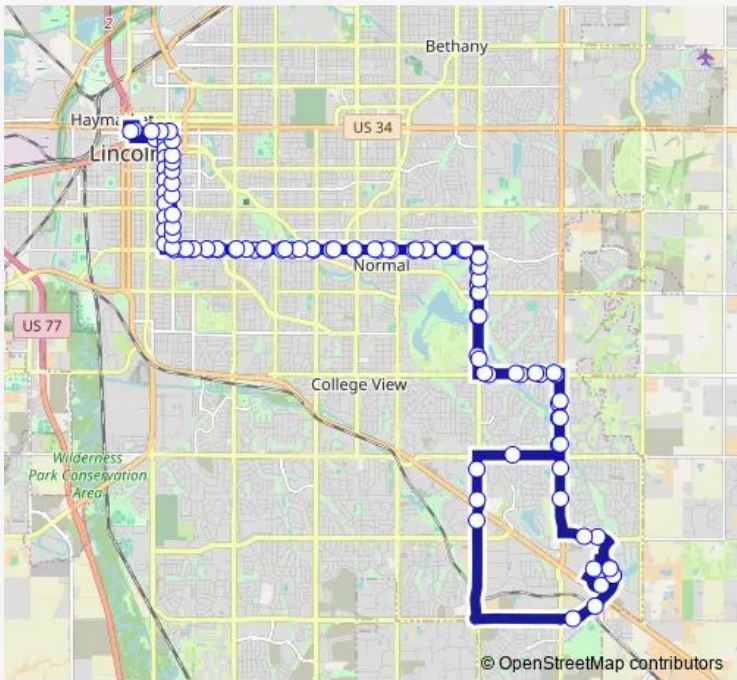

Bus 40 Heart Hospital

[Go to website](#)

Direction
 Moore Middle School — 88th & Old Cheney Road
 13 stops
[Open route schedule](#)

- Moore Middle School
- 84th & Dunrovin Road
- 84th & Amber Hill Road
- 84th & Eiger Drive
- 84th & Pine Lake Road
- Truchard & Blackstone Road
- Oakville & Benziger Drive
- Glass Ridge & White Hall Lane
- 93rd & Foxtail Drive
- Merryvale & 93rd Street
- 91st & Silver Oak Road
- 90th & Arrowwood Road
- 88th & Old Cheney Road

Route schedule
 Moore Middle School — 88th & Old Cheney Road

Monday	15:10
Tuesday	15:10
Wednesday	15:10
Thursday	15:10
Friday	15:10
Saturday	—
Sunday	—

Route info
 Direction: Moore Middle School
 Stops: 13
 Trip Duration: 0 hour 20 min

Direction

Wedgewood & O Street — Lux Middle School

14 stops

[Open route schedule](#)

Wedgewood & O Street

Lakewood & Glenwood Circle

Lakewood & Englewood Drive

Hazelwood & Sycamore Drive

Friday 07:15

Saturday —

Sunday —

Route info

Direction: Wedgewood & O Street

Stops: 14

Trip Duration: 0 hour 30 min

Direction