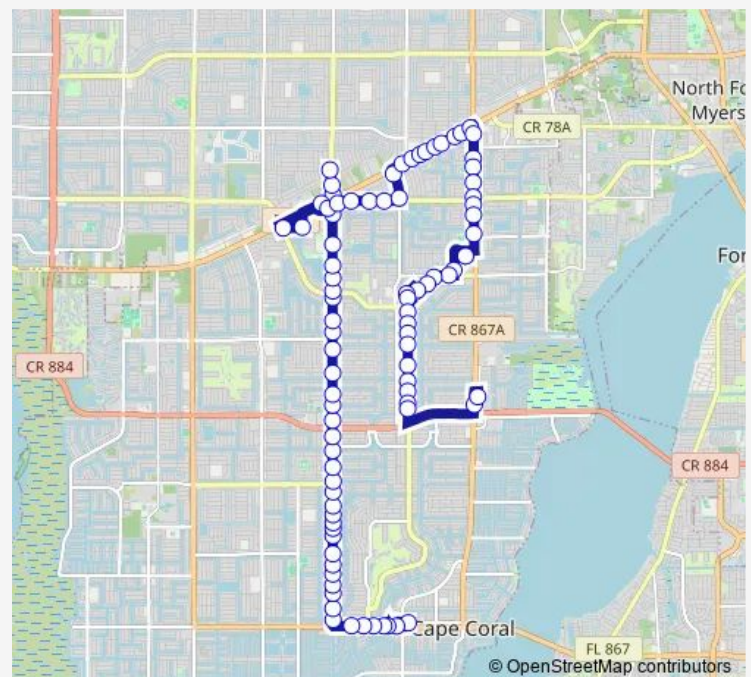

DEL Prado Blvd S @ SE 4TH St

DEL Prado Blvd S @ SE 2ND St

DEL Prado Blvd @ Hanck Brdg Pkwy

DEL Prado Blvd N @ NE 2ND St

DEL Prado Blvd N @ NE 2ND Ter

Route schedule

Coralwood Mall @ SE 22nd Ln — Cape Coral Transfer Center

Monday 06:10-19:41

Tuesday 06:10-19:41

Wednesday 06:10-19:41

Thursday 06:10-19:41

Friday 06:10-19:41

Saturday 06:05-18:35

Sunday —

Route info

Direction: Coralwood Mall @ SE 22nd Ln

Stops: 71

Trip Duration: 1 hour 8 min

40 — Route 40

DEL Prado Blvd N @ NE 3RD Ter

DEL Prado Blvd N @ NE 6TH Ter

Pine Island RD @ DEL Prado Blvd

Pine Island RD @ NE 15th Ave

Saturday 06:45-17:35

Sunday —

Route info

Direction: Cape Coral Transfer Center

Stops: 86

Trip Duration: 1 hour 0 min

Santa Barb Blvd @ Aviation Pkwy

Santa Barbara Blvd @ SE 24th St