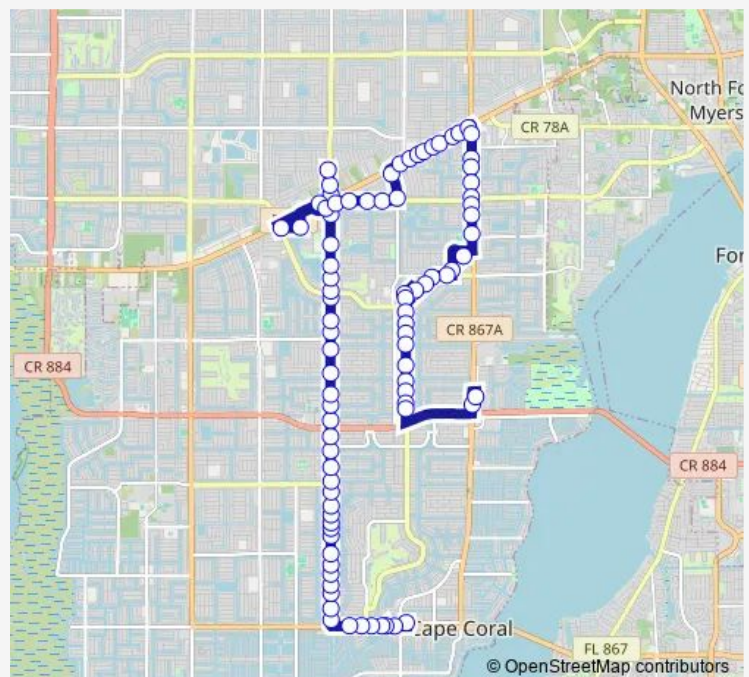

DEL Prado Blvd @ Hanck Brdg Pkwy

DEL Prado Blvd N @ NE 2ND St

DEL Prado Blvd N @ NE 2ND Ter

### Route schedule

Coralwood Mall @ SE 22nd Ln — Cape Coral Transfer Center

Monday 06:10-19:41

Tuesday 06:10-19:41

Wednesday 06:10-19:41

Thursday 06:10-19:41

Friday 06:10-19:41

Saturday 06:05-18:35

### Route info

Direction: Coralwood Mall @ SE 22nd Ln

Stops: 71

Trip Duration: 1 hour 8 min

40 — Route 40

DEL Prado Blvd N @ NE 3RD Ter

DEL Prado Blvd N @ NE 6TH Ter

Pine Island RD @ DEL Prado Blvd

## Route info

Direction: Cape Coral Transfer Center

Stops: 86

Trip Duration: 1 hour 0 min

Santa Barb Blvd @ Aviation Pkwy

Santa Barbara Blvd @ SE 24th St

Santa Barbara Blvd @ SE 21st St

Santa Barbara Blvd @ SE 20th St