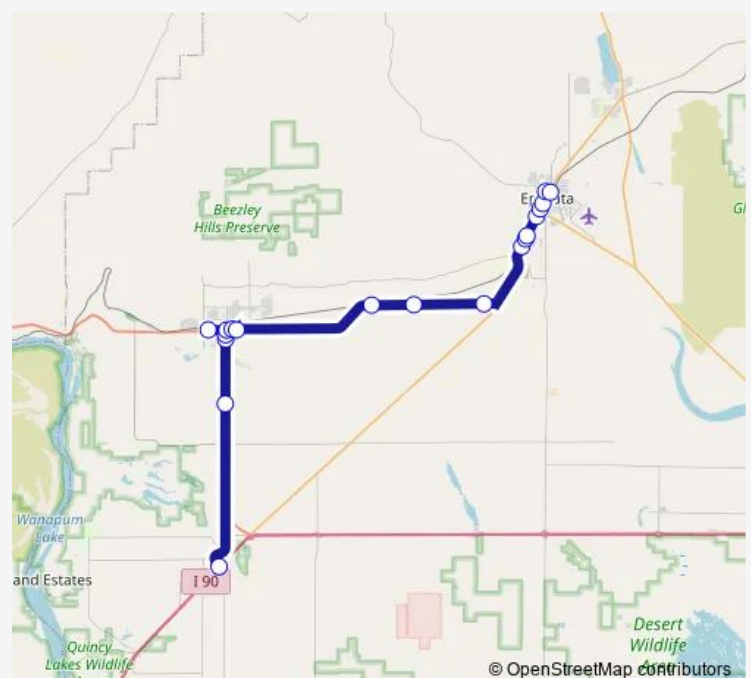

Wednesday 05:15-10:00

Thursday 05:15-10:00

Friday 05:15-10:00

Saturday —

Sunday —

Route info

Direction: Multimodal Transit Center (MTC) BAY 4

Stops: 24

Trip Duration: 1 hour 58 min

40 — Moses Lake - Soap Lake - Ephrata - Quincy - George

Flower Basket on F St Se

Quincy Community Center on F St Sw

Lamb Weston on E St Sw

Knights Inn on F St Sw

Direction

Shree's Truck Stop & Gas Station on Royal Anne Dr W
(George Park & Ride) — Ephrata Transit Center (Etc)

Jolain Store All on Hwy 28

Hale's Farm & Feed

Safeway on Basin St Sw

O'Reilly Auto Parts on Basin St Sw

Grant County (GC) Courthouse on Division St W

Ephrata Transit Center (Etc)

Route schedule

Shree's Truck Stop & Gas Station on Royal Anne Dr W
(George Park & Ride) — Ephrata Transit Center (Etc)

Direction: Shree's Truck Stop & Gas Station on Royal Anne
Dr W (George Park & Ride)

Stops: 19

Trip Duration: 0 hour 45 min

Direction

Ephrata Transit Center (Etc) — Shree's Truck Stop & Gas Station on Royal Anne Dr W (George Park & Ride)