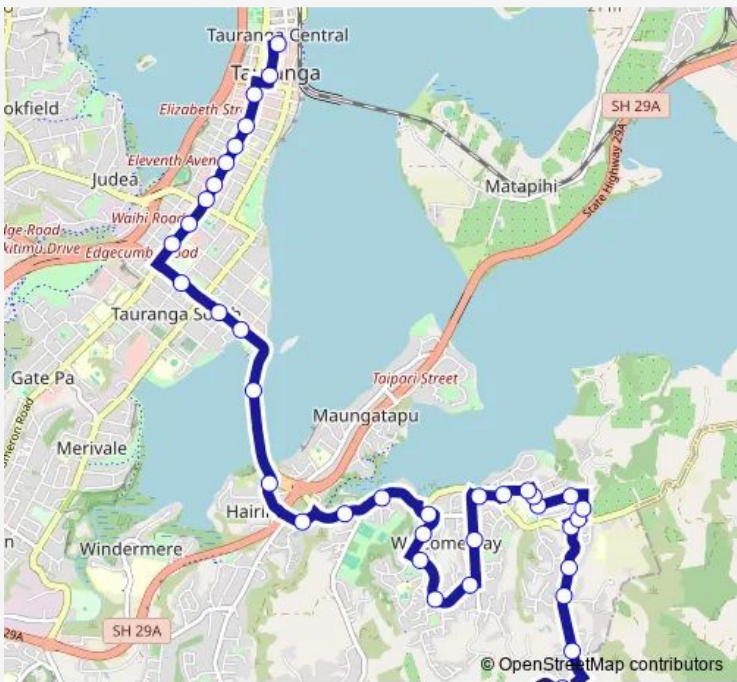

Bus 40 Welcome Bay - Tauranga City

[Go to website](#)

Direction
 Tauranga City - Wharf Street (Stand D) — Welcome Bay Hall
 52 stops
[Open route schedule](#)

- Tauranga City - Wharf Street (Stand D)
- Grey Street - Elizabeth Street
- Cameron Road - Second Avenue
- Cameron Road - Fourth Avenue - South
- Cameron Road - Fifth Avenue
- Cameron Road - Eighth Avenue - South
- Cameron Road - Pak 'n Save
- Cameron Road - Countdown Supermarket
- Cameron Road - Tauranga Boys' College
- Fifteenth Avenue - Devonport Road - East
- Fifteenth Avenue - Grace Road - East
- Fifteenth Avenue - Mayfair Street
- Turret Road
- Welcome Bay Road - Stand D
- Welcome Bay Road - Awanui Place
- Welcome Bay Road - Opposite Meadowviews Drive
- Welcome Bay Road - Dairy
- James Cook Drive - Achilles Crescent
- Victory Street - Opposite Archilles Crescent
- Victory Street - Cumberland Crescent
- Osprey Drive - Opposite Selwyn Park

Route info
 Direction: Tauranga City - Wharf Street (Stand D)
 Stops: 52
 Trip Duration: 0 hour 40 min

40 — Welcome Bay - Tauranga City **BusMaps**

Osprey Drive

Osprey Drive - Opposite Pelorus Street

Osprey Drive - Bateleur Close

Waitaha Road - D'Urville Way

Waitaha Rd - Opposite Village Park Dr

Waitaha Reserve

Welcome Bay Shopping Centre

Esmeralda Street - Rangataua Street

Arawata Avenue - Dingadee Street

Corinna Street

Corinna Street - Opposite Dunton Drive

Tauranga City - Wharf Street (Stand D)

40 Bus time schedules and route maps are available in an offline PDF at busmaps.com. Use the busmaps.com website to see live bus times, train schedule or subway schedule, and step-by-step directions for all public transit in Tauranga