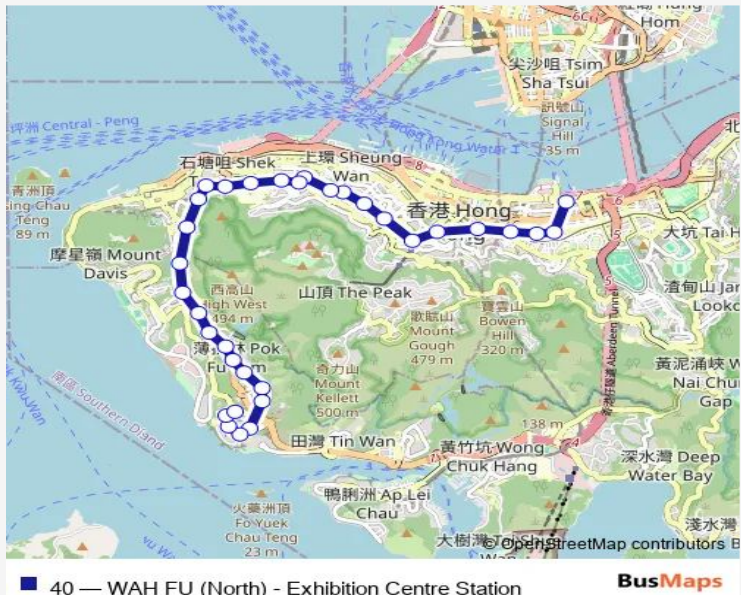

Route schedule

[Ctb] Exhibition Centre Station|[Kmb+Ctb] Exhibition Centre Station BUS Terminus/
Exhibition Centre Station|[Kmb] Exhibition Centre Station BUS Terminus|[Xb] Exhibition Centre Station Public Transport Interchange — [Ctb] WAH FU (North)

Monday	06:37-23:31
Tuesday	06:37-23:31
Wednesday	06:37-23:31
Thursday	06:37-23:31
Friday	06:37-23:31
Saturday	06:37-23:30
Sunday	06:35-23:30

Route info

Direction: [Ctb] Exhibition Centre Station|[Kmb+Ctb] Exhibition Centre Station BUS Terminus/
Exhibition Centre Station|[Kmb] Exhibition Centre Station BUS Terminus|[Xb] Exhibition Centre Station Public Transport Interchange

Stops: 33

Trip Duration: 1 hour 0 min