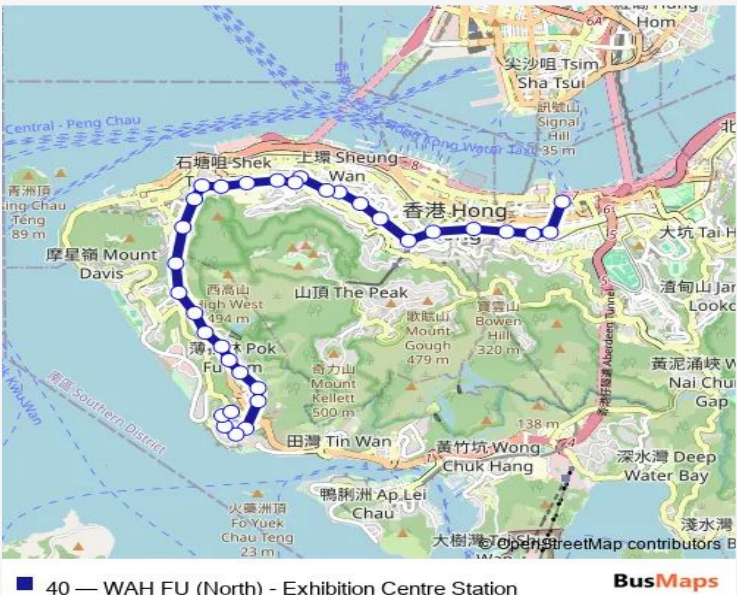

[Ctb] Hong Kong Park, Cotton Tree Drive|[Kmb+Ctb] Hong Kong Park/
Hong Kong Park, Cotton Tree Drive

[Ctb] Kennedy Heights, Kennedy Road|[Kmb+Ctb] Kennedy Heights/
Kennedy Heights, Kennedy Road

[Ctb] Caritas Centre, Caine Road|[Kmb+Ctb] Caritas Centre/
Caritas Centre, Caine Road

[Ctb] DR SUN YAT-SEN Museum, Caine Road|[Kmb+Ctb] DR SUN YAT-SEN Museum/
Dr SUN YAT-SEN Museum, Caine Road

[Ctb] Ladder Street, Caine Road|[Kmb+Ctb] Ladder Street/
Ladder Street, Caine Road

[Ctb] Seymour Road, Caine Road|[Kmb+Ctb] Seymour Road/
Seymour Road, Caine Road

Route schedule

[Ctb] Exhibition Centre Station|[Kmb+Ctb] Exhibition Centre Station BUS Terminus/
Exhibition Centre Station|[Kmb] Exhibition Centre Station BUS Terminus|[Xb] Exhibition Centre Station Public Transport Interchange — [Ctb] WAH FU (North)

Monday	06:37-23:31
Tuesday	06:37-23:31
Wednesday	06:37-23:31
Thursday	06:37-23:31
Friday	06:37-23:31
Saturday	06:37-23:30
Sunday	06:35-23:30

Route info

Direction: [Ctb] Exhibition Centre Station|[Kmb+Ctb] Exhibition Centre Station BUS Terminus/
Exhibition Centre Station|[Kmb] Exhibition Centre Station BUS Terminus|[Xb] Exhibition Centre Station Public Transport Interchange

Stops: 33

Trip Duration: 1 hour 0 min