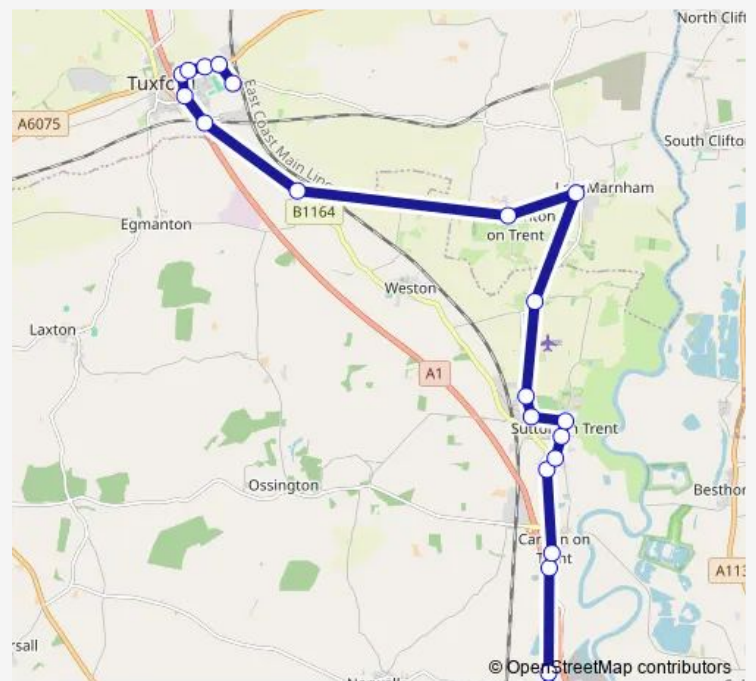

### Route schedule

Norwell Lane — School Bus Park

Monday 07:55

Tuesday 07:55

Wednesday 07:55

Thursday 07:55

Friday 07:55

Saturday —

### Route info

Direction: Norwell Lane

Stops: 21

Trip Duration: 0 hour 35 min

40