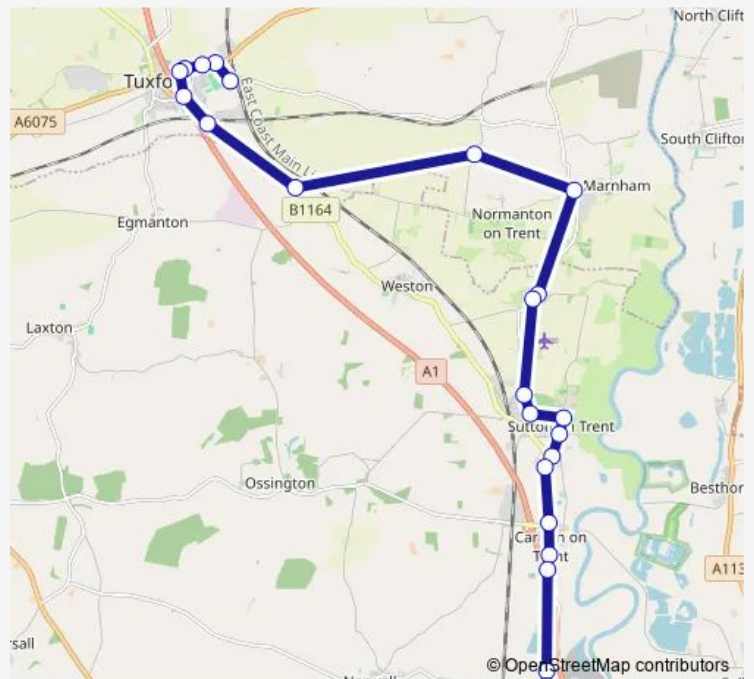

Thursday 15:20

Friday 15:20

Saturday —

Sunday —

Route info

Direction: School Bus Park

Stops: 23

Trip Duration: 0 hour 30 min

40

BusMaps

Village Store

Norwell Lane

Direction

The Grange — School Bus Park

22 stops

[Open route schedule](#)

Monday 07:55

Tuesday 07:55

Wednesday 07:55

Thursday 07:55

Friday 07:55

Saturday —

Sunday —

Route info