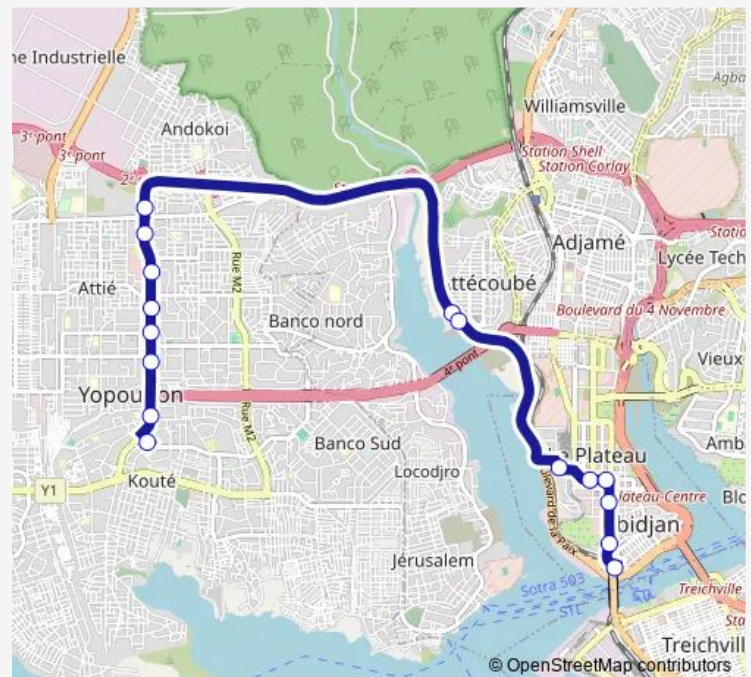

Yopougon St André

16e Arrondissement

Citelcom

Ex Cinéma Saguidiba

Gare Yopougon Kouté

Route schedule

Gare Sud — Gare Yopougon Kouté

Monday 06:00

Tuesday 06:00

Wednesday 06:00

Thursday 06:00

Friday 06:00

Saturday 06:00

Sunday 06:00

Route info

Direction: Gare Sud

Stops: 15

Trip Duration: 1 hour 14 min

■ 40 — Yopougon Kouté ↔ Gare Sud

Direction

Gare Yopougon Kouté — Gare Sud

16 stops

[Open route schedule](#)

Gare Yopougon Kouté

Route info

Direction: Gare Yopougon Kouté

Stops: 16

Trip Duration: 0 hour 35 min

40 Bus time schedules and route maps are available in an offline PDF at busmaps.com. Use the busmaps.com website to see live bus times, train schedule or subway schedule, and step-by-step directions for all public transit in Abidjan