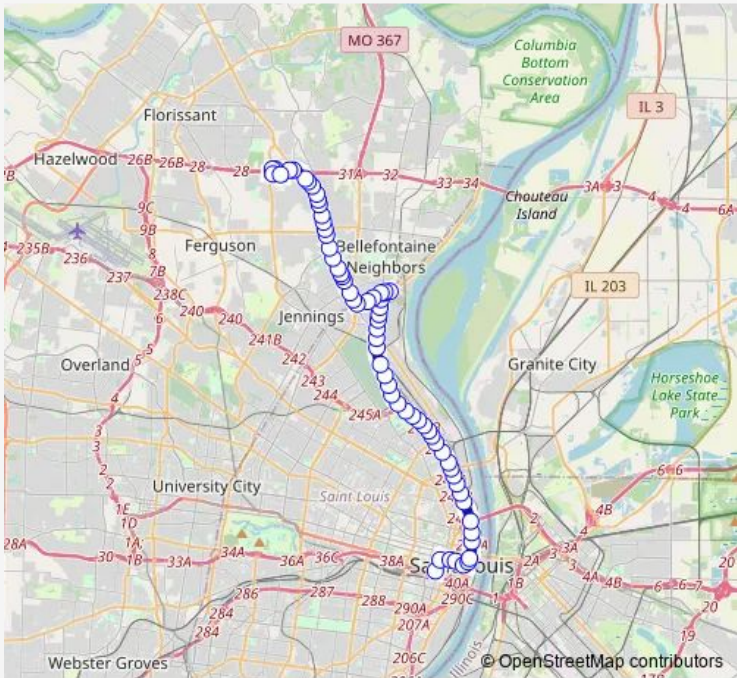

Bus 40 Broadway-Halls Ferry

[Go to website](#)

Direction
 Civic Center Transit Center — North County Transit Center
 67 stops
[Open route schedule](#)

- Civic Center Transit Center
- 14th Street @ Pine Nb
- Olive @ 11th Street Eb
- Olive @ 9TH Street Eb
- Olive @ Broadway Eb
- 4TH Street @ Locust Nb
- 4TH Street @ Washington Nb
- N Broadway @ Biddle Nb
- Broadway @ Cass Nb
- Broadway @ Brooklyn Nb
- Broadway @ North Market Nb
- Broadway @ ST. Louis Nb
- Broadway @ Dock Nb
- Broadway @ Angelrodt Nb
- Broadway @ Salisbury Nb
- Broadway @ Bremen Nb
- Broadway @ Penrose Nb
- Broadway @ Grand Nb
- Broadway @ John Nb
- Broadway @ Prairie Nb
- Broadway @ Talcott Nb

Route schedule
 Civic Center Transit Center — North County Transit Center

Monday	04:22-00:22 ⁺¹
Tuesday	04:22-00:22 ⁺¹
Wednesday	04:22-00:22 ⁺¹
Thursday	04:22-00:22 ⁺¹
Friday	04:22-00:22 ⁺¹
Saturday	04:22-00:22 ⁺¹
Sunday	04:22-00:22 ⁺¹

Route info
 Direction: Civic Center Transit Center
 Stops: 67
 Trip Duration: 0 hour 45 min

40 — Broadway-Halls Ferry **BusMaps**

Broadway @ Adelaide Nb

Broadway @ RED BUD Nb

Broadway @ Clarence Nb

Broadway @ North Broadway Transit CTR Nb