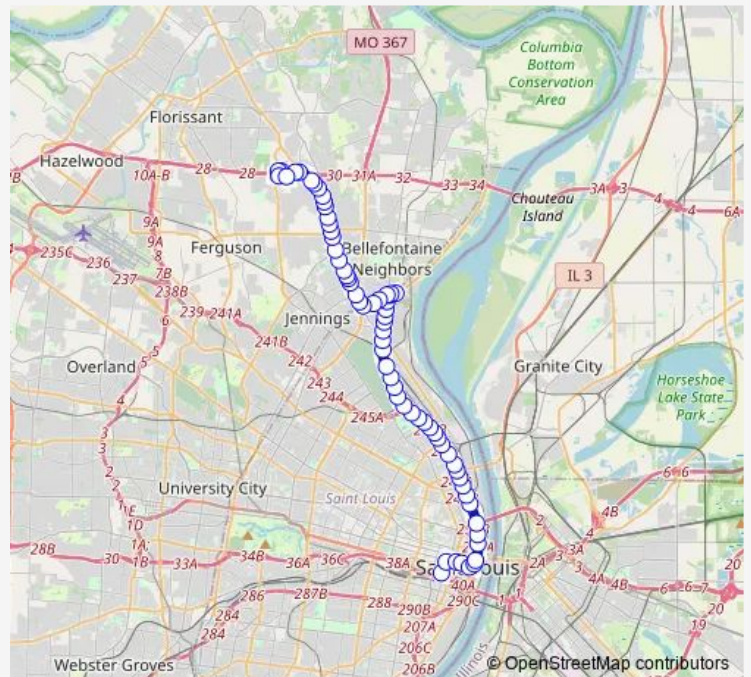

Bus 40 Broadway-Halls Ferry

[Go to website](#)

Direction
 North County Transit Center — Civic Center Transit Center
 68 stops
[Open route schedule](#)

- North County Transit Center
- Pershall @ Trask Eb
- NEW Halls Ferry @ Central City Shopping CTR Sb
- NEW Halls Ferry @ Woodwind Sb
- NEW Halls Ferry @ OLD Halls Ferry Sb
- Halls Ferry @ OLD Manor Sb
- Halls Ferry @ Ibis Court Sb
- Halls Ferry @ Hudson Sb
- Halls Ferry @ Capitol Sb
- Halls Ferry @ Empire Sb
- Halls Ferry @ Chambers Sb
- Halls Ferry @ Hecht Sb
- Halls Ferry @ Lucas-Hunt Sb
- Halls Ferry @ Dorwood Sb
- Halls Ferry @ ST. CYR Sb
- Halls Ferry @ Glen Garden Sb
- Halls Ferry @ Cozens Sb
- Halls Ferry @ Westchester Sb
- Halls Ferry @ Jennings Station Road Sb
- Halls Ferry @ Halls Ferry Circle Sb
- Riverview @ Halls Ferry Circle Eb

Route info
 Direction: North County Transit Center
 Stops: 68
 Trip Duration: 0 hour 40 min

40 — Broadway-Halls Ferry

Riverview @ Newby Eb

Riverview @ Jordan Eb

Riverview @ Broadway Eb

Riverview @ Broadway Eb

Broadway @ Penrose Sb

Broadway @ Bremen Sb

Broadway @ Salisbury Sb

Broadway @ Angelrodt Sb

Broadway @ Dock Sb

Broadway @ ST. Louis Sb

Broadway @ North Market Sb

Broadway @ Brooklyn Sb

NEW Halls Ferry @ Central City Shopping CTR Nb

Dunn @ NEW Halls Ferry Wb

Dunn @ Sugarpines Wb

Dunn @ Clock Tower Wb

Dunn @ West Florissant Wb

Pershall @ Metro Plaza Eb

North County Transit Center

40 Bus time schedules and route maps are available in an offline PDF at busmaps.com. Use the busmaps.com website to see live bus times, train schedule or subway schedule, and step-by-step directions for all public transit in St. Louis