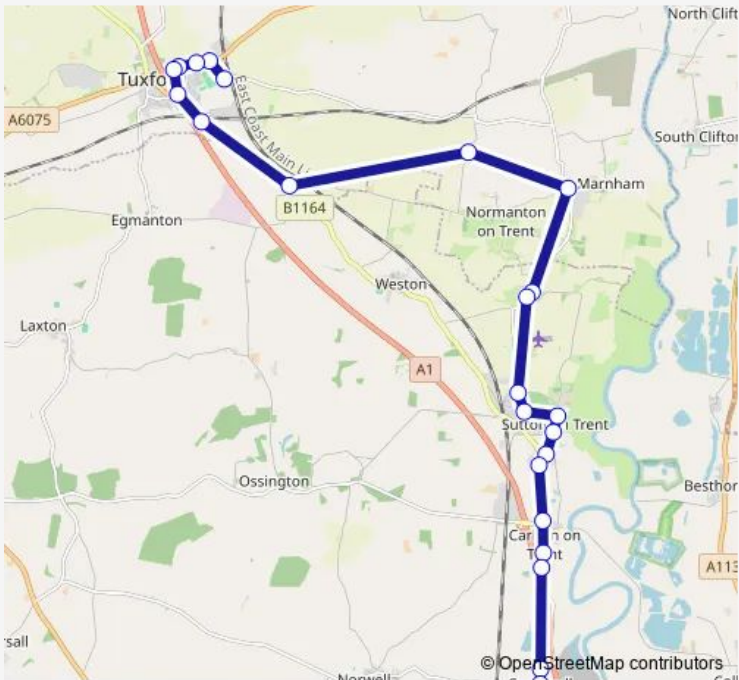

Bus 40 North Muskham - Tuxford School

Go to website

**Direction**  
 School Bus Park — Norwell Lane  
 23 stops  
[Open route schedule](#)

- School Bus Park
- Marnham Road
- Gilbert Avenue
- Faraday Avenue
- Ashvale Road
- Linden Avenue
- West Junction
- Stone Road End Farm
- Skegby Manor
- Gracefield Lane
- Ingrams Lane
- Silver Street
- Crow Park Avenue
- High Street
- Main Street
- Palmer Road
- Grangefield
- Floral Villas
- Ferry Lane
- Blacksmiths
- Great North Road

Route schedule  
 School Bus Park — Norwell Lane

Monday	15:20
Tuesday	15:20
Wednesday	15:20
Thursday	15:20
Friday	15:20
Saturday	—
Sunday	—

Route info  
 Direction: School Bus Park  
 Stops: 23  
 Trip Duration: 0 hour 30 min

40 — North Muskham - Tuxford School **BusMaps**

Village Store

Norwell Lane

40 Bus time schedules and route maps are available in an offline PDF at [busmaps.com](https://busmaps.com). Use the [busmaps.com](https://busmaps.com) website to see live bus times, train schedule or subway schedule, and step-by-step directions for all public transit in Tuxford