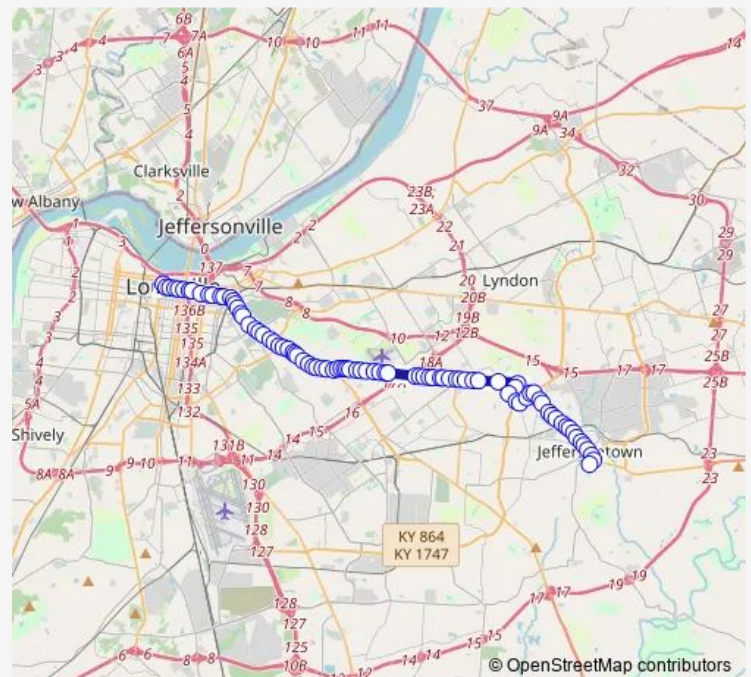

### Route schedule

Ruckriegel @ Pinoak View — 8th @ Jefferson

Monday 06:16-20:13

Tuesday 06:16-20:13

Wednesday 06:16-20:13

Thursday 06:16-20:13

Friday 06:16-20:13

Saturday 06:16-20:13

### Route info

Direction: Ruckriegel @ Pinoak View

Stops: 91

Trip Duration: 1 hour 1 min

40 — Taylorsville Road

Taylorsville @ Blowing Tree

Taylorsville @ Kennedy School

Taylorsville @ Lowe