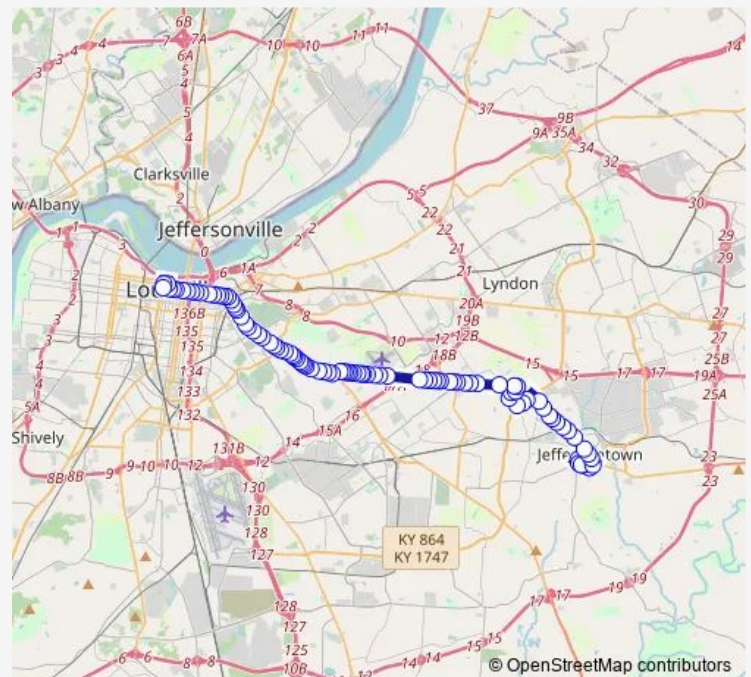

### Route schedule

Ruckriegel @ Pinoak View — 8th @ Jefferson

Monday 06:09-20:51

Tuesday 06:09-20:51

Wednesday 06:09-20:51

Thursday 06:09-20:51

Friday 06:09-20:51

Saturday 06:09-20:51

### Route info

Direction: Ruckriegel @ Pinoak View

Stops: 96

Trip Duration: 0 hour 55 min

40 — Taylorsville Road

Stonybrook @ Pointe Arbor

Stony Brook @ Arbor Pointe

Taylorsville @ Blowing Tree