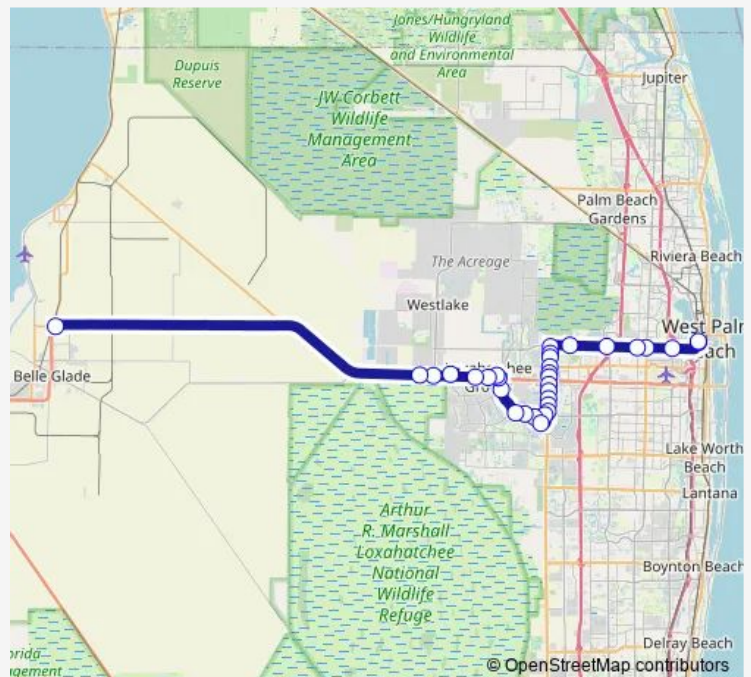

Thursday 04:55-20:25

Friday 04:55-20:25

Saturday 07:10-20:10

Sunday 09:10-17:10

**Route info**

Direction: BLG HRS at SR-80

Stops: 31

Trip Duration: 1 hour 35 min

40 — WPB - BLG via SR-80 [Ltd Stop Svc]

SR 7 at Business Park Way

SR 7 at Cinema 18 Rpb

SR 7 at Okeechobee Blvd

Okeechobee Blvd at Sansbury Way

Okeechobee Blvd at Home Depot Main

Okeechobee Blvd at Haverhill Rd

Okeechobee Blvd at Military Trl

Okeechobee RD at Congress Ave

WPB ITC at BAY P

WPB ITC at TRI Rail

**Direction**

WPB ITC at TRI Rail — BLG HRS at SR-80

32 stops

[Open route schedule](#)

## Route info

Direction: WPB ITC at TRI Rail

Stops: 32

Trip Duration: 1 hour 34 min

Palms West Pkwy at Palms W MED Ctr

Southern Blvd at BIG Blue Trace

Southern Blvd at D Rd

Pbsc at LOX Groves