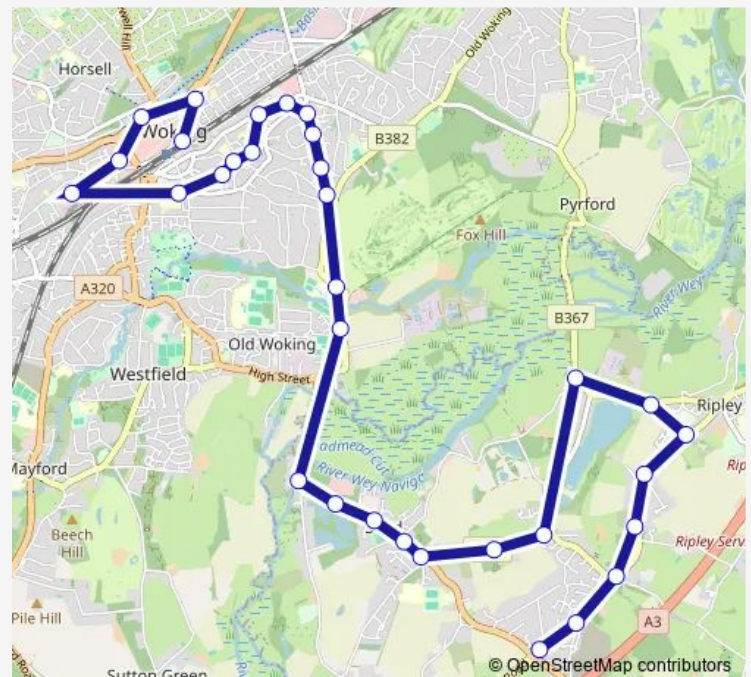

Thursday —

Friday —

Saturday —

Sunday —

Route info

Direction: Boughton Hall Avenue

Stops: 32

Trip Duration: 0 hour 40 min

40 — Woking - Burntcommon - Ripley - Send Marsh

Lion Retail Park

Woking Homes

Onslow Crescent

Park Road

Coley Avenue

Woking Community Hospital

Morrisons

Church Street West

Town Quay

Board School Road

Woking Railway Station

Direction

Morrisons — Send Marsh Green

36 stops

[Open route schedule](#)

Saturday —

Sunday —

Route info

Direction: Morrisons

Stops: 36

Trip Duration: 0 hour 37 min

Woodhill

The Pathway