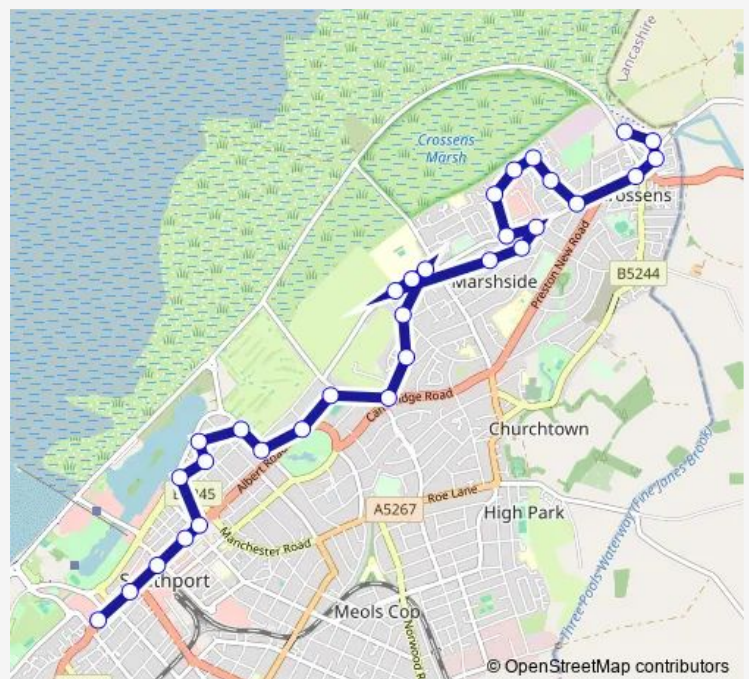

Bus 40 Harrogate Way / Harrogate Way - Lord Street / Duke Street

[Go to website](#)

Direction

Harrogate Way — Wellington Street

31 stops

[Open route schedule](#)

- Harrogate Way
- Skipton Avenue
- Fell View
- Rufford Road
- Glencoyne Drive
- Glencoyne Drive
- Truro Ave
- Dawlish Drive
- Totnes Drive
- Singleton Close
- Fylde Road
- No. 158
- Kirkham Road
- Fleetwood Close
- St Michaels Close
- Marshside Road
- Pauls Lane
- Bellis Avenue
- Cambridge Road
- Hesketh Road
- Park Crescent

Route schedule

Harrogate Way — Wellington Street

Monday	09:10-17:10
Tuesday	09:10-17:10
Wednesday	09:10-17:10
Thursday	09:10-17:10
Friday	09:10-17:10
Saturday	09:10-17:10
Sunday	—

Route info

Direction: Harrogate Way

Stops: 31

Trip Duration: 0 hour 29 min

40 — Harrogate Way / Harrogate Way - Lord Street / Duke Street

Albert Road

Avondale Road North

Promenade

Albany Road

Knowsley Road

Friday 09:40-17:40

Saturday 09:40-17:40

Sunday —

Route info

Direction: Duke Street

Stops: 31

Trip Duration: 0 hour 27 min

Truro Ave