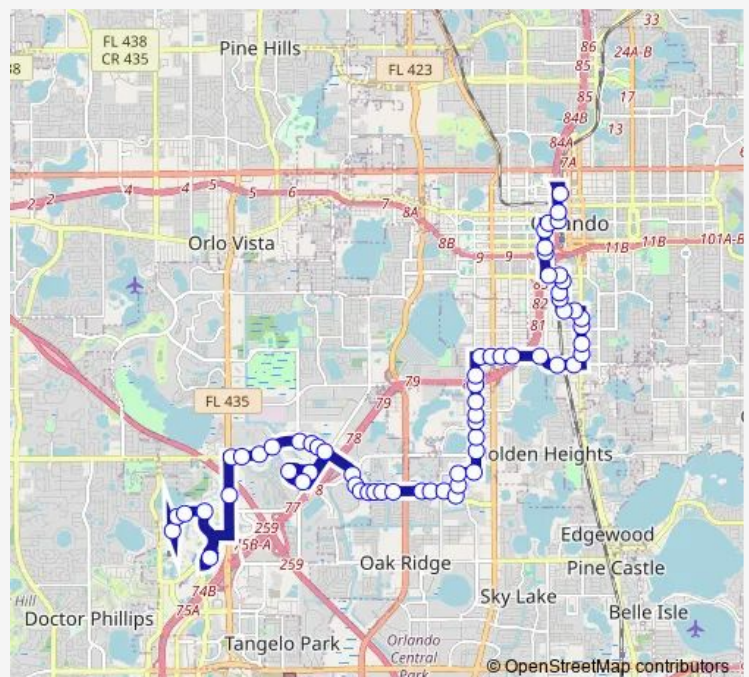

Conroy RD AND Millenia Blvd

Conroy RD AND Water Garden Dr

Conroy RD AND Water Garden Dr

Conroy RD AND Eastgate Dr

Route schedule

Backlot DR AND Universal Studios Plz — N Garland AVE AND W Amelia St

Monday 04:40-00:10⁺¹

Tuesday 04:40-00:10⁺¹

Wednesday 04:40-00:10⁺¹

Thursday 04:40-00:10⁺¹

Friday 04:40-00:10⁺¹

Saturday 04:25-00:10⁺¹

Sunday 05:25-21:05

Route info

Direction: Backlot DR AND Universal Studios Plz

Stops: 63

Trip Duration: 1 hour 17 min

40 — Americana Blvd/Universal Orlando

Conroy RD AND Moonglow Blvd

Conroy RD AND Moxie Blvd

Conroy RD AND Winter RUN Dr

Americana Blvd AND Grand Central Pky

Americana Blvd AND Arpana Dr

Americana Blvd AND S Texas Ave

SAN Antonio AVE AND Americana Blvd

SAN Antonio AVE AND Lake Fountain Dr

SAN Antonio AVE AND Honour Rd

Honour RD AND S RIO Grande Ave

S RIO Grande AVE AND Holden Ave

S RIO Grande AVE AND 45th St