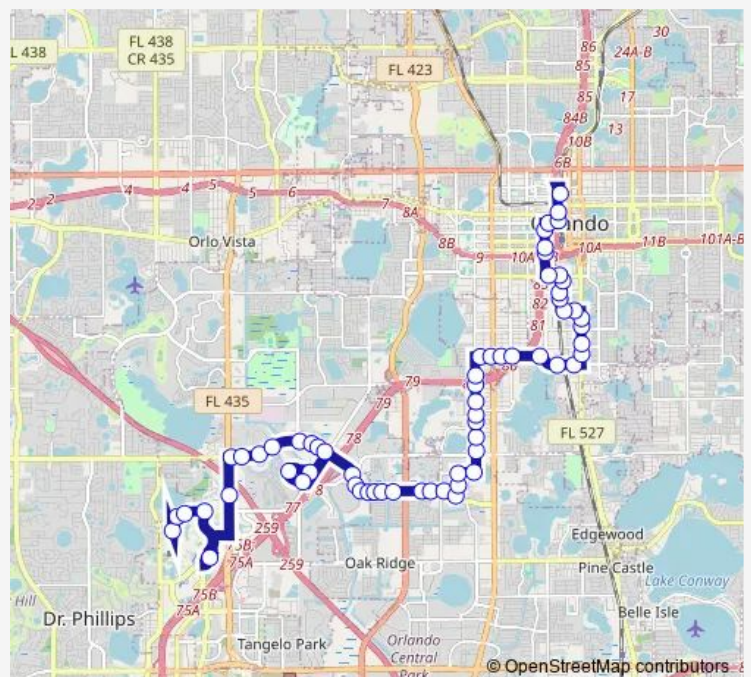

Conroy RD AND Millenia Blvd

Conroy RD AND Water Garden Dr

Conroy RD AND Water Garden Dr

Conroy RD AND Eastgate Dr

Route schedule

Backlot DR AND Universal Studios Plz — N Garland AVE AND W Amelia St

Monday 04:40-00:10⁺¹

Tuesday 04:40-00:10⁺¹

Wednesday 04:40-00:10⁺¹

Thursday 04:40-00:10⁺¹

Friday 04:40-00:10⁺¹

Saturday 04:25-00:10⁺¹

Sunday 05:25-21:05

Route info

Direction: Backlot DR AND Universal Studios Plz

Stops: 63

Trip Duration: 1 hour 17 min

40 — Americana Blvd/Universal Orlando

Conroy RD AND Moonglow Blvd

Conroy RD AND Moxie Blvd

Conroy RD AND Winter RUN Dr

Americana Blvd AND Grand Central Pky

Americana Blvd AND Arpana Dr

Americana Blvd AND S Texas Ave

SAN Antonio AVE AND Americana Blvd

SAN Antonio AVE AND Lake Fountain Dr

SAN Antonio AVE AND Honour Rd

Honour RD AND S RIO Grande Ave

S RIO Grande AVE AND Holden Ave

S RIO Grande AVE AND 45th St