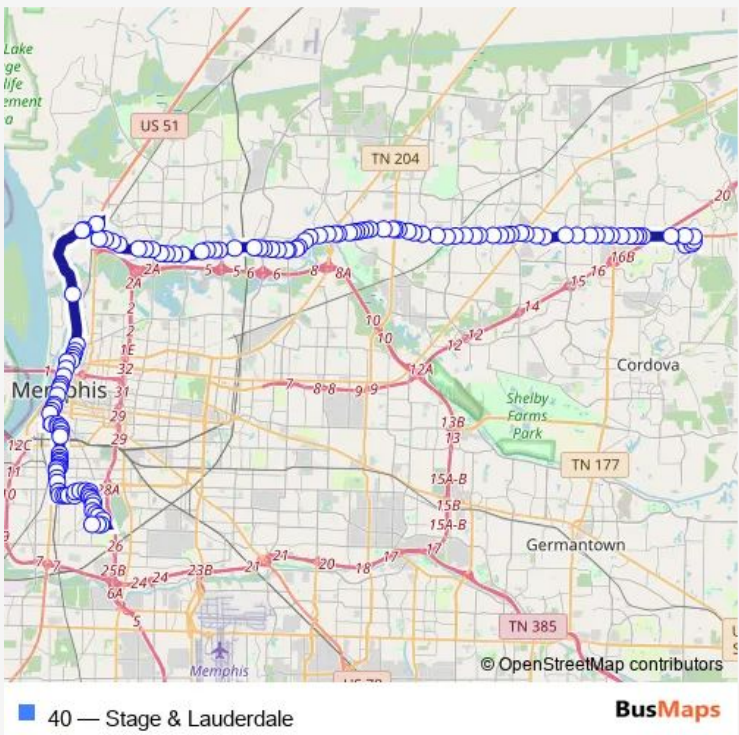

Bus 40 Stage & Lauderdale

[Go to website](#)

Direction
 Fletcher Trace Parkway at Stage Road — Alice Avenue at Benton Street
 136 stops
[Open route schedule](#)

- Fletcher Trace Parkway at Stage Road
- Fletcher Trace Parkway at Fletcher View
- Fletcher Trace Parkway at Berryhill Road
- Berryhill Road at Morning Park Drive
- Berryhill Road at Stage Road
- Stage Road at Fletcher Trace Parkway
- Stage Road at Rockcreek Parkway
- Stage Road at NEW Brunswick Road
- Stage Road at Walmart Drive
- Stage Road at Walmart Drive
- Stage Road at Kate Hyde Boulevard
- Stage Road at Germantown Parkway
- Stage Road at Germantown Parkway
- Stage Road at Wolfcreek Parkway
- Stage Road at Kate Bond Road
- Stage Road at Kate Bond Road
- Stage Road at Appling Way
- Stage Road at Brother Boulevard
- Stage Road at VAN Leer Drive
- Stage Road at Christoval Street
- Stage Road at Summer Avenue

Route schedule
 Fletcher Trace Parkway at Stage Road — Alice Avenue at Benton Street

Monday	05:15-20:52
Tuesday	05:15-20:52
Wednesday	05:15-20:52
Thursday	05:15-20:52
Friday	05:15-20:52
Saturday	08:15-20:52
Sunday	08:15-16:52

Route info
 Direction: Fletcher Trace Parkway at Stage Road
 Stops: 136
 Trip Duration: 1 hour 47 min

Stage Road at Summer Avenue

Stage Road at Kirby Whitten Road

Stage Road at Kirby Whitten Road

Stage Road at Charles Bryan Road

Direction: Alice Avenue at Benton Street

Stops: 49

Trip Duration: 0 hour 25 min

Latham Street at East Olive Avenue

Latham Street at Trigg Avenue

Latham Street at Lucy Avenue

Latham Street at Lucy Avenue

Latham Street at Mclemore Avenue