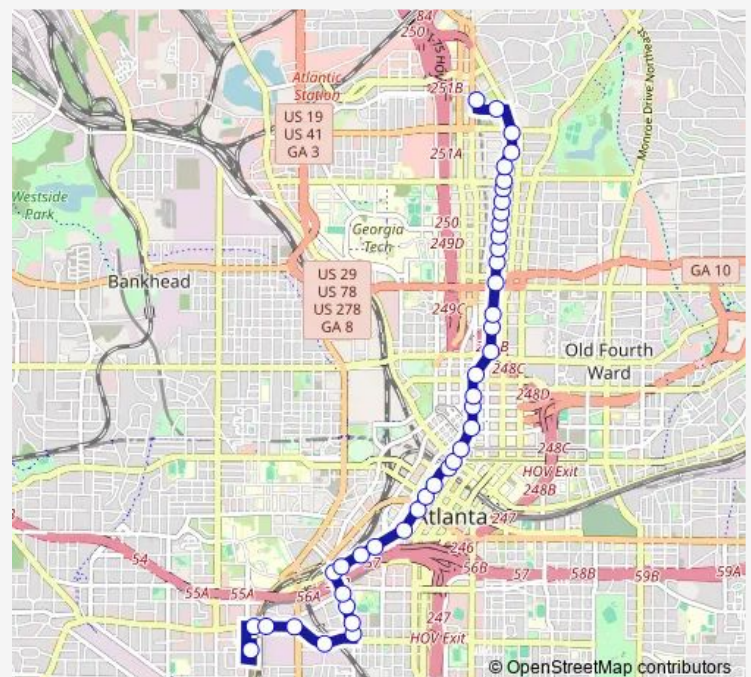

Whitehall ST SW @ 400

Whitehall ST SW @ TED Turner DR Sw

Peachtree ST SW @ Brotherton Transportation Mall

Peachtree ST SW @ Trinity AVE Sw

Peachtree ST SW @ Mitchell ST Sw

Peachtree ST SW @ Martin L King JR Dr

Peachtree ST @ Wall ST (Five Points Station)

Peachtree ST @ Decatur St

Peachtree ST @ Auburn AVE Ne

Peachtree ST NE @ John Wesley Dobbs AVE Ne

### Route schedule

West END Station — Arts Center Station

Monday 05:15-22:30

Tuesday 05:15-22:30

Wednesday 05:15-22:30

Thursday 05:15-22:30

Friday 05:15-22:30

Saturday 05:50-22:20

### Route info

Direction: West END Station

Stops: 41

Trip Duration: 0 hour 36 min

40 — Peachtree Street / Downtown

Peachtree ST @ Andrew Young Intl Blvd

Peachtree ST @ Andrew Young Intl Blvd (Peachtree CTR Stn)