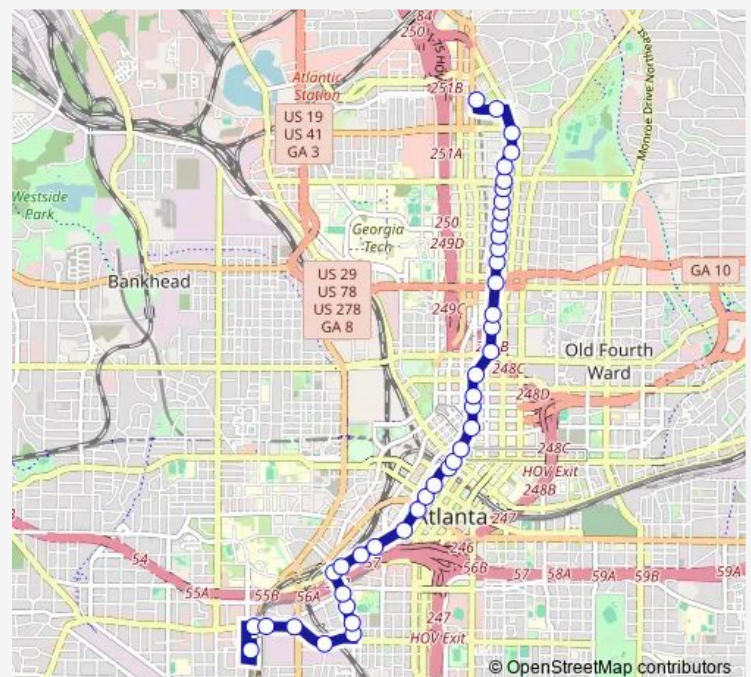

Whitehall ST SW @ 400

Whitehall ST SW @ TED Turner DR Sw

PEACHTREE ST SW @ BROTHERTON TRANSPORTATION MALL

PEACHTREE ST SW @ TRINITY AVE SW

Peachtree ST SW @ Mitchell ST Sw

PEACHTREE ST SW @ MARTIN L KING JR DR

PEACHTREE ST @ WALL ST (FIVE POINTS STATION)

Peachtree ST @ Decatur St

Peachtree ST @ Auburn AVE Ne

PEACHTREE ST NE @ JOHN WESLEY DOBBS AVE NE

### Route schedule

West END Station — Arts Center Station

Monday 05:15-22:30

Tuesday 05:15-22:30

Wednesday 05:15-22:30

Thursday 05:15-22:30

Friday 05:15-22:30

Saturday 05:50-22:20

### Route info

Direction: West END Station

Stops: 41

Trip Duration: 0 hour 27 min

40 — Peachtree Street / Downtown

Peachtree ST @ Andrew Young Intl Blvd

Peachtree ST @ Andrew Young Intl Blvd (Peachtree CTR Stn)