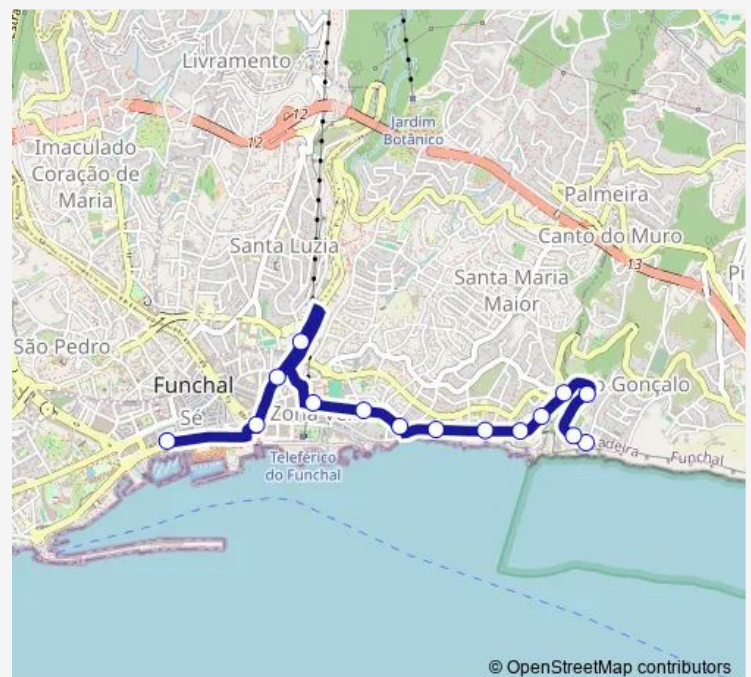

### Route schedule

Cais (1a) — Quinta da Rocha T-40 (323d)

Monday 06:50-20:45

Tuesday 06:50-20:45

Wednesday 06:50-20:45

Thursday 06:50-20:45

Friday 06:50-20:45

Saturday 06:50-20:45

### Route info

Direction: Cais (1a)

Stops: 14

Trip Duration: 0 hour 20 min

© OpenStreetMap contributors

40 — Centro - Quinta Rocha

BusMaps