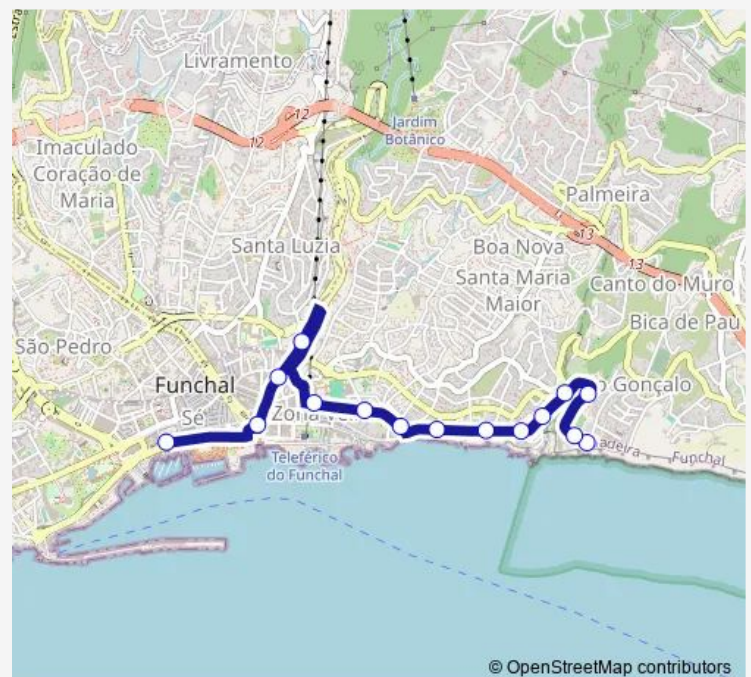

Bus 40 Centro - Quinta Rocha

[Go to website](#)

Direction

Cais (1a) — Quinta da Rocha T-40 (323d)

14 stops

[Open route schedule](#)

Cais (1a)

Escl Jaime Moniz Largo (299)

Rua Bela S Tiago S1A (301)

Rua Bela S Tiago S2A (303)

Rua Bela S Tiago S3A (305)

Forca S (307)

R Lazareto Socateiro S (309)

Rua dos Louros (311)

Rua Lazareto S1A (313)

Rua Lazareto S2A (315)

Antes Pontes Lazareto S (317)

Depois Pontes Lazareto S (319)

Lar Bela Vista S (321)

Quinta da Rocha T-40 (323d)

Route schedule

Cais (1a) — Quinta da Rocha T-40 (323d)

Monday 06:50-20:45

Tuesday 06:50-20:45

Wednesday 06:50-20:45

Thursday 06:50-20:45

Friday 06:50-20:45

Saturday 06:50-20:45

Sunday 06:50-16:45

Route info

Direction: Cais (1a)

Stops: 14

Trip Duration: 0 hour 25 min

© OpenStreetMap contributors

40 — Centro - Quinta Rocha

BusMaps