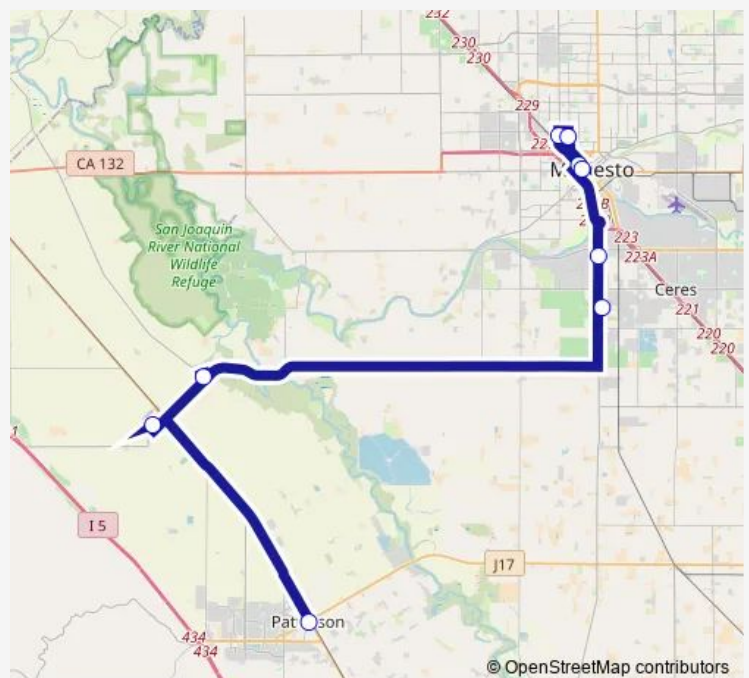

Griscott Way & Walt Ave.

Mary St. & Laird St.

Hackett Rd. & Crows Landing Rd. (Csa)

Crows Landing Rd. & Winmoore Way (Mi Pueblo)

9th St. & J St. (Modesto Transit Center)

Vintage Fair Mall

Route schedule

S. Salado St. & N. 2nd St. (Veterans Memorial Park) —
Vintage Fair Mall

Monday —

Tuesday —

Wednesday —

Thursday —

Friday —

Saturday 10:00-16:00

Sunday —

Route info

Direction: S. Salado St. & N. 2nd St. (Veterans Memorial
Park)

Stops: 7

Trip Duration: 1 hour 15 min

Direction

S. Salado St. & N. 2nd St. (Veterans Memorial Park) — 9th St. & J St. (Modesto Transit Center)

9 stops

[Open route schedule](#)

S. Salado St. & N. 2nd St. (Veterans Memorial Park)

Griscott Way & Walt Ave.

Mary St. & Laird St.

Hackett Rd. & Crows Landing Rd. (Csa)

Crows Landing Rd. & Winmoore Way (Mi Pueblo)