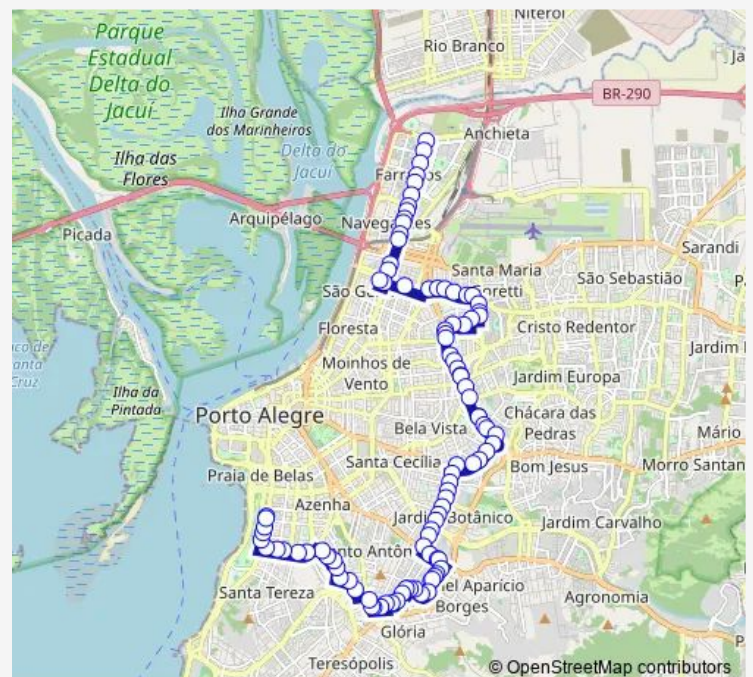

Joao DO RIO DF 360

Route schedule

Jose DE Alencar 295 — A J Renner DF 2230

Monday 05:44-22:30

Tuesday 05:44-22:30

Wednesday 05:44-22:30

Thursday 05:44-22:30

Friday 05:44-22:30

Saturday —

Sunday —

Route info

Direction: Jose DE Alencar 295

Stops: 89

Trip Duration: 1 hour 5 min

T2a1 — Transversal 2 / A. J. Renner

Joao DO RIO 575