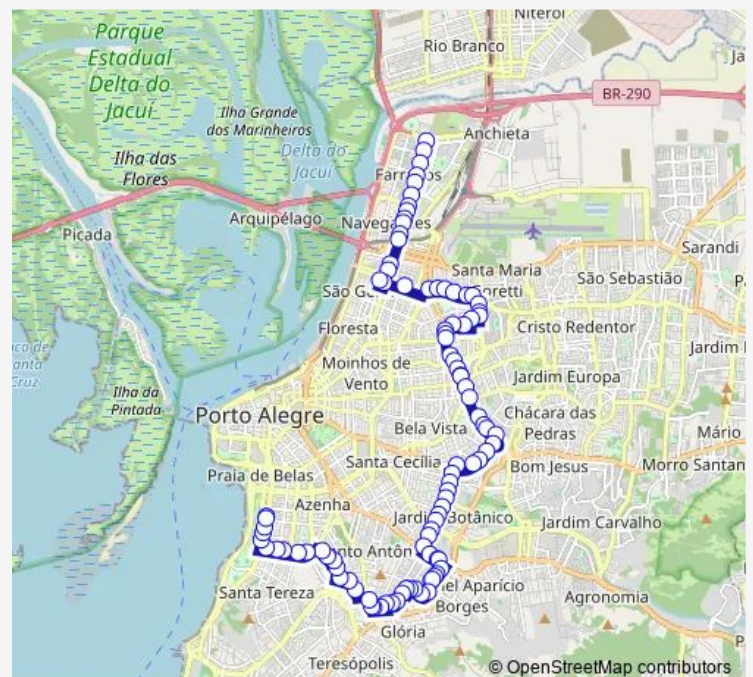

Assis Brasil 95 Prox. Colégio João Paulo I/Herval

### Route schedule

A J Renner 2230 — Praia DE Belas 1710

Monday 06:33-22:40

Tuesday 06:33-22:40

Wednesday 06:33-22:40

Thursday 06:33-22:40

Friday 06:33-22:40

Saturday —

### Route info

Direction: A J Renner 2230

Stops: 97

Trip Duration: 1 hour 7 min

T2A1 — Transversal 2 / A. J. Renner

Assis Brasil DF 465

Assis Brasil 545

Marechal Jose Inacio DA Silva 181

## Route info

Direction: Jose DE Alencar 295

Stops: 90

Trip Duration: 1 hour 5 min

Batista Xavier 200

Pinto DA Rocha 178

Guilherme Alves Df1409

Guilherme Alves AL 1228