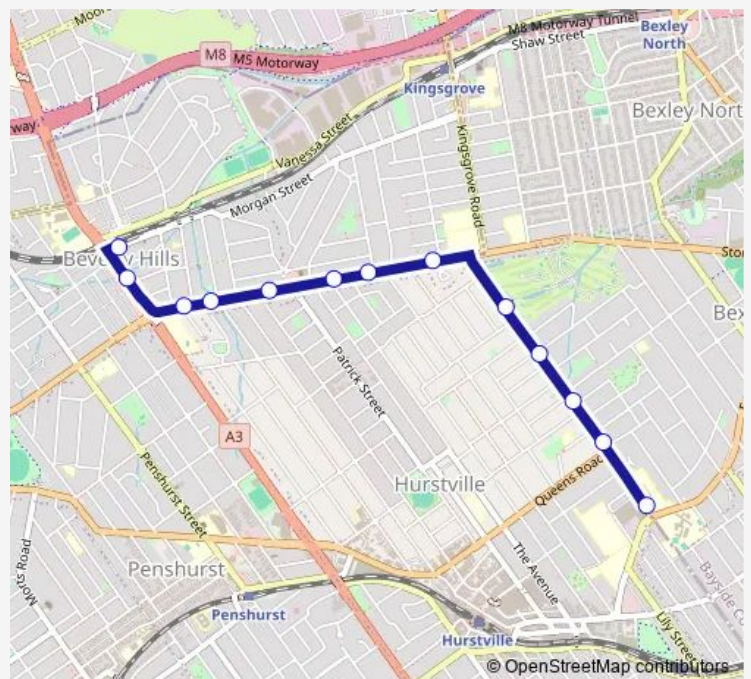

School Bus S207 Beverly Hills Station to Bethany College

[Go to website](#)

Direction

Morgan St Opp Beverly Hills Station — Bethany College, Croydon Rd

13 stops

[Open route schedule](#)

Morgan St Opp Beverly Hills Station

King Georges Rd At Norfolk Av

Stoney Creek Rd Opp Edmund St

Stoney Creek Rd At Gloucester Rd

Stoney Creek Rd Opp Dora St

Stoney Creek Rd Opp Croot St

Stoney Creek Rd At Monaro Av

Stoney Creek Rd Opp Irene Cres

Croydon Rd Opp Louis Tce

Croydon Rd At Unwin St

Croydon Rd At Leslie Rd

Croydon Rd At Locksley Rd

Bethany College, Croydon Rd

Route schedule

Morgan St Opp Beverly Hills Station — Bethany College, Croydon Rd

Monday	07:50
Tuesday	07:50
Wednesday	07:50
Thursday	07:50
Friday	07:50
Saturday	—
Sunday	—

Route info

Direction: Morgan St Opp Beverly Hills Station

Stops: 13

Trip Duration: 0 hour 10 min

S207 — Beverly Hills Station to Bethany College