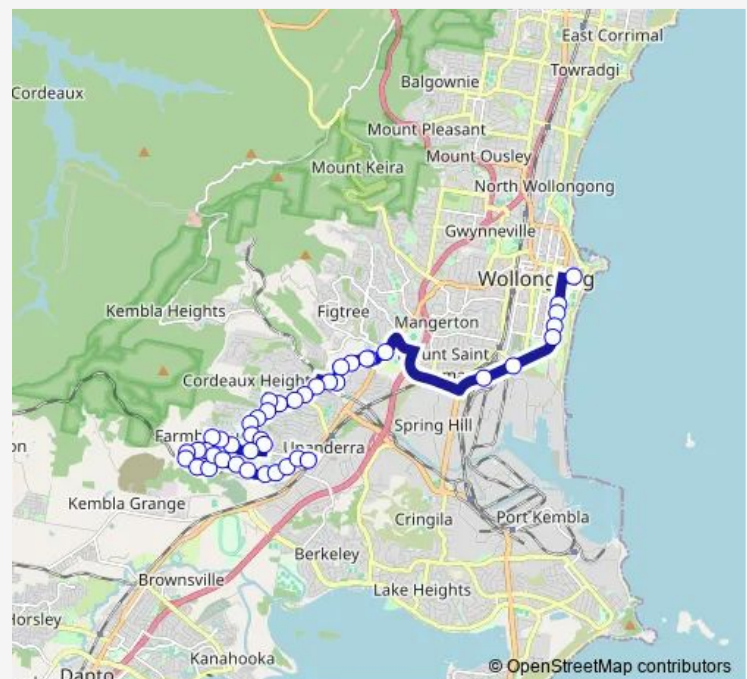

Princes Hwy Before Woodrow Pl

Figtree Public School, Gibsons Rd

Figtree Public School, Gibsons Rd

Gibsons Rd Opp Figtree Private Hospital

Gibsons Rd Before Amaroo Av

Amaroo Av At Cordeaux Rd

Cordeaux Rd Opp Gibsons Rd

Central Rd At Leigh Cres

Staff Rd Opp Balmaringa Cl

Staff Rd Opp Allumba Gr

Staff Rd At Coral Cres

Coachwood Dr After Staff Rd

Coachwood Dr Before Cummins St

Route schedule

St Mary Star Of The Sea College, Harbour St — Princes Hwy Opp Farmborough Rd

Monday	15:42
Tuesday	15:42
Wednesday	15:42
Thursday	15:42
Friday	15:42
Saturday	—
Sunday	—

Route info

Direction: St Mary Star Of The Sea College, Harbour St

Stops: 44

Trip Duration: 0 hour 30 min

S207 — St Marys College to Princes Hwy opp Farmborough Rd

Friday 07:35

Saturday —

Sunday —

Route info

Direction: Farmborough Rd At Princes Hwy

Stops: 43

Trip Duration: 0 hour 34 min

Staff Rd Opp Coral Cres