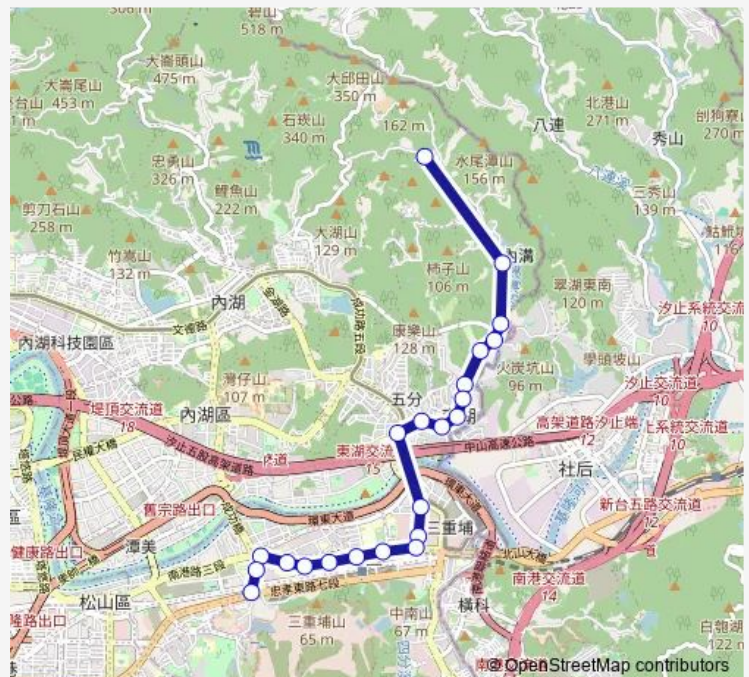

### Route schedule

內溝 — 捷運昆陽站

Monday	06:15-18:00
Tuesday	06:15-18:00
Wednesday	06:15-18:00
Thursday	06:15-18:00
Friday	06:15-18:00
Saturday	07:00-18:40
Sunday	07:00-18:40

### Route info

Direction: 內溝

Stops: 27

Trip Duration: 0 hour 40 min

■ 小1區 — 內溝-捷運昆陽站

BusMaps

台肥新村

南港輪胎

## Route info

Direction: 內溝

Stops: 22

Trip Duration: 0 hour 29 min

小1區 Bus time schedules and route maps are available in an offline PDF at [busmaps.com](https://busmaps.com). Use the [busmaps.com](https://busmaps.com) website to see live bus times, train schedule or subway schedule, and step-by-step directions for all public transit in Taipei