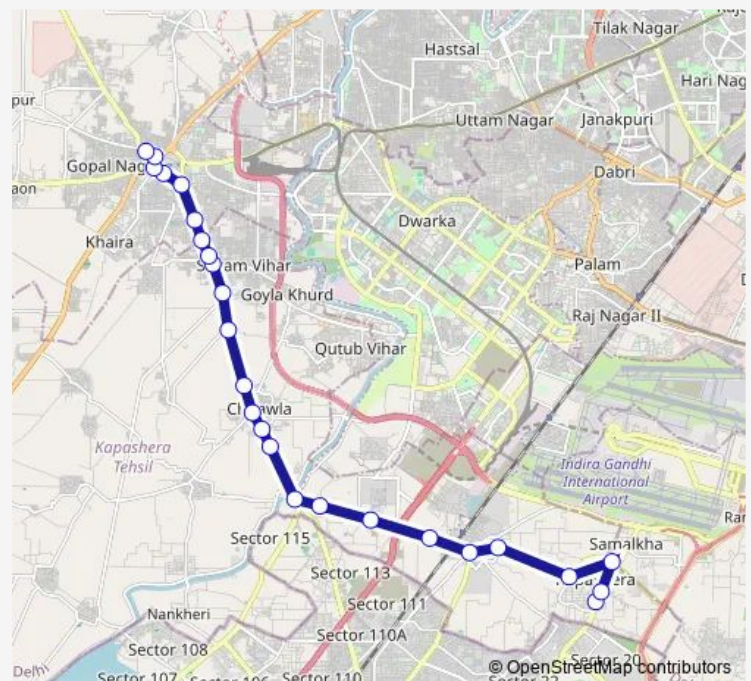

Durga Vihar

BDO Office

Chhawla Stand Najafgarh

Route schedule

Kapashera Border — Najafgarh Terminal

Monday 08:15-22:05

Tuesday 08:15-22:05

Wednesday 08:15-22:05

Thursday 08:15-22:05

Friday 08:15-22:05

Saturday 08:15-22:05

Sunday 08:15-22:05

Route info

Direction: Kapashera Border

Stops: 25

Trip Duration: 1 hour 9 min

886aup

BusMaps

Police Station Najafgarh

Najafgarh Dhansa More

Jharoda Crossing Jharoda Road

Najafgarh Terminal

886aup Bus time schedules and route maps are available in an offline PDF at busmaps.com. Use the busmaps.com website to see live bus times, train schedule or subway schedule, and step-by-step directions for all public transit in Gurugram