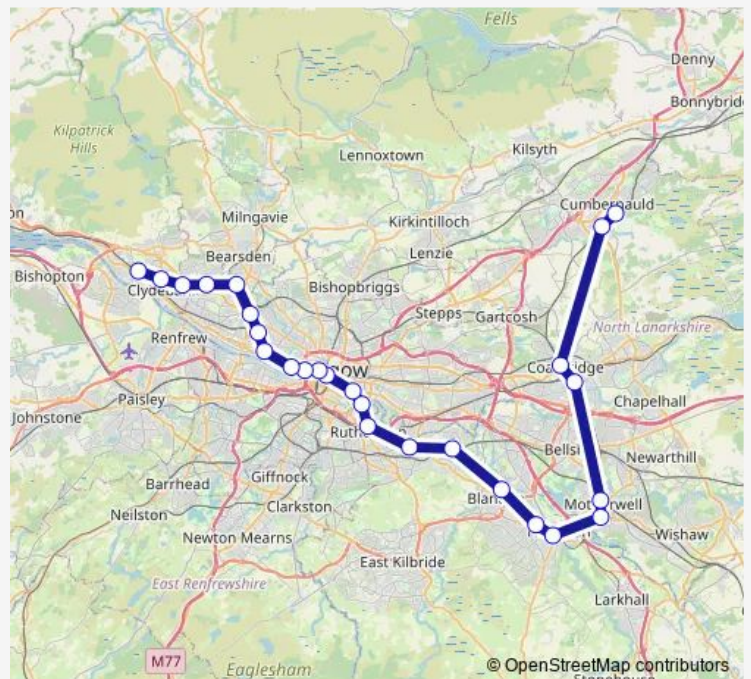

Thursday 19:17-21:21

Friday 19:17-21:21

Saturday 19:17-21:21

Sunday —

Route info

Direction: Cumbernauld

Stops: 26

Trip Duration: 1 hour 30 min

26 stops

[Open route schedule](#)

Cumbernauld

Greenfaulds

Coatbridge Central

Whifflet

Motherwell

Airbles

Drumchapel

Drumry

Singer

Route schedule

Cumbernauld — Dalmuir

Monday 06:17-18:15

Tuesday 06:17-18:15

Wednesday 06:17-18:15

Thursday 06:17-18:15

Friday 06:17-18:15

Saturday 06:17-18:15

Sunday —

Route info

Direction: Cumbernauld

Stops: 26

Trip Duration: 1 hour 35 min