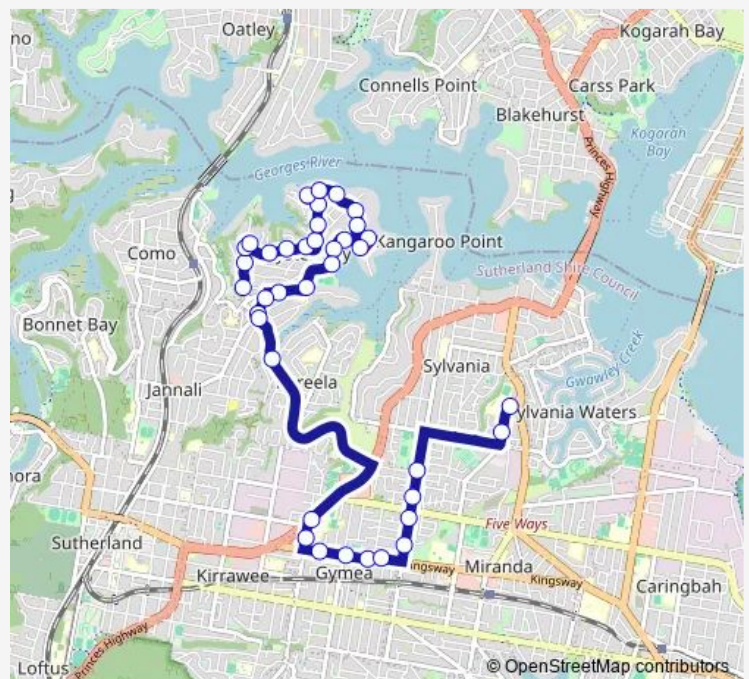

Caravan Head Rd At Glenhaven Pl

Caravan Head Rd After Carina Rd

Caravan Head Rd At Cook Rd

Georges River Cres After Cook Rd

Georges River Cres At Discovery Pl

Georges River Cres Opp Cook Rd

Georges River Cres After Carina Rd

Georges River Cres Opp Como Rd

Georges River Cres Opp Connell Rd

Rickard Rd At Connell Rd

Rickard Rd Before Como Rd

38 Como Rd

68 Como Rd

Route schedule

Green Point Rd Opp Manning St — Sylvania High School, Bellingara Rd

Monday	07:42
Tuesday	07:42
Wednesday	07:42
Thursday	07:42
Friday	07:42
Saturday	—
Sunday	—

Route info

Direction: Green Point Rd Opp Manning St

Stops: 38

Trip Duration: 0 hour 30 min

S314 — Green Point Rd at Riverview Rd, Oyster Bay to Sylvania Hs **BusMaps**

Oyster Bay Oval, Como Rd

Oyster Bay Rd Before Georges River Rd

Georges River Rd After Oyster Bay Rd

Georges River Rd At Carvers Rd

Carvers Rd Before Loves Av

Carvers Rd At Bates Dr

GyMEA Technology High School, Princes Hwy