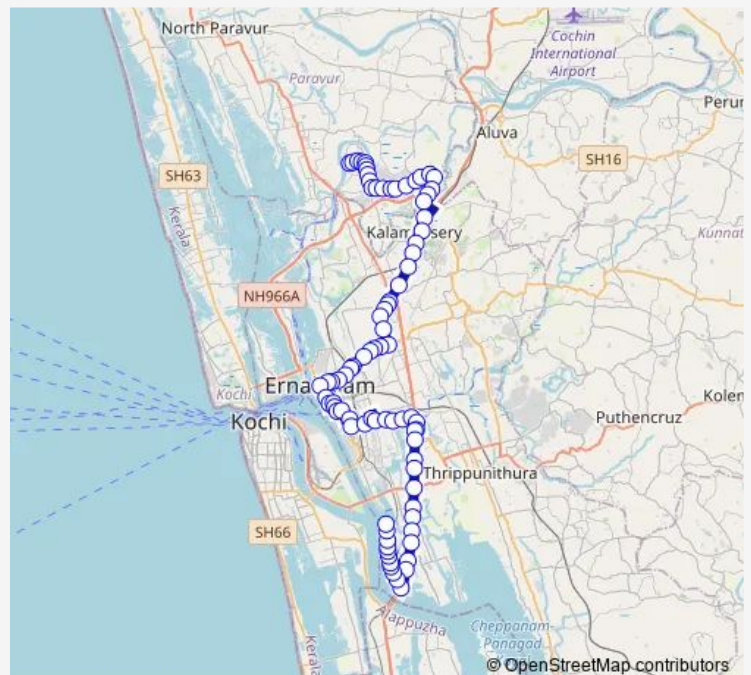

Saturday 06:00

Sunday 06:00

Route info

Direction: Kumbalam North

Stops: 82

Trip Duration: 1 hour 54 min

Eloor ↔ Kumbalam

Vyttila Junction

Kumbalam North

Bus time schedules and route maps are available in an offline PDF at busmaps.com. Use the busmaps.com website to see live bus times, train schedule or subway schedule, and step-by-step directions for all public transit in Kanayannur