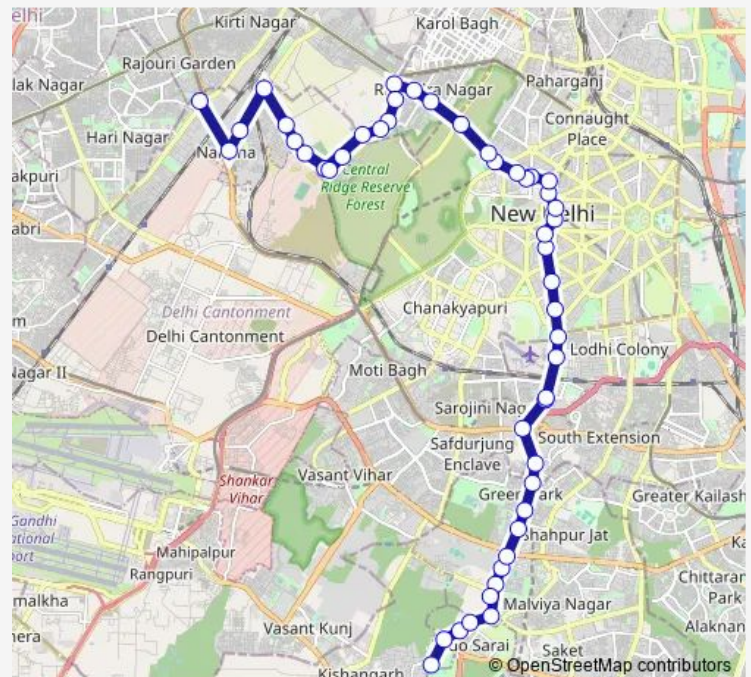

Thursday 05:35-21:55

Friday 05:35-21:55

Saturday 05:35-21:55

Sunday 05:35-21:55

Route info

Direction: Mehrauli Terminal

Stops: 49

Trip Duration: 1 hour 44 min

Inder Puri JJ Colony

Loha Mandi

Payal Cinema

Naraina Vihar / Indra Market

Mayapuri Depot Crossing

725up Bus time schedules and route maps are available in an offline PDF at busmaps.com. Use the busmaps.com website to see live bus times, train schedule or subway schedule, and step-by-step directions for all public transit in New Delhi