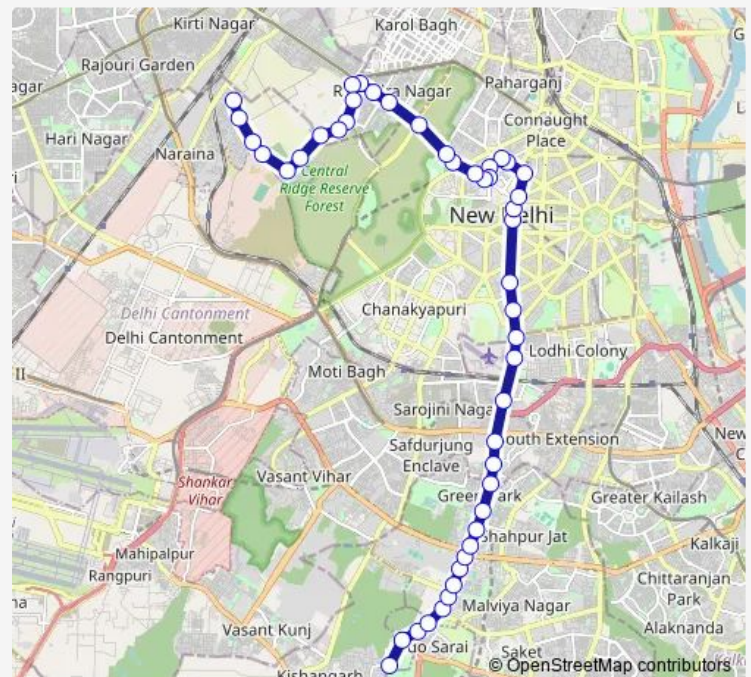

### Route schedule

Mehrauli Terminal — Inder Puri (Krishi Kunj)

Monday 05:02-20:00

Tuesday 05:02-20:00

Wednesday 05:02-20:00

Thursday 05:02-20:00

Friday 05:02-20:00

Saturday 05:02-20:00

Sunday 05:02-20:00

### Route info

Direction: Mehrauli Terminal

Stops: 47

Trip Duration: 1 hour 27 min

725up

Rail Bhawan Metro Station / Krishi Bhawan

Krishi Bhawan

Patel Chowk