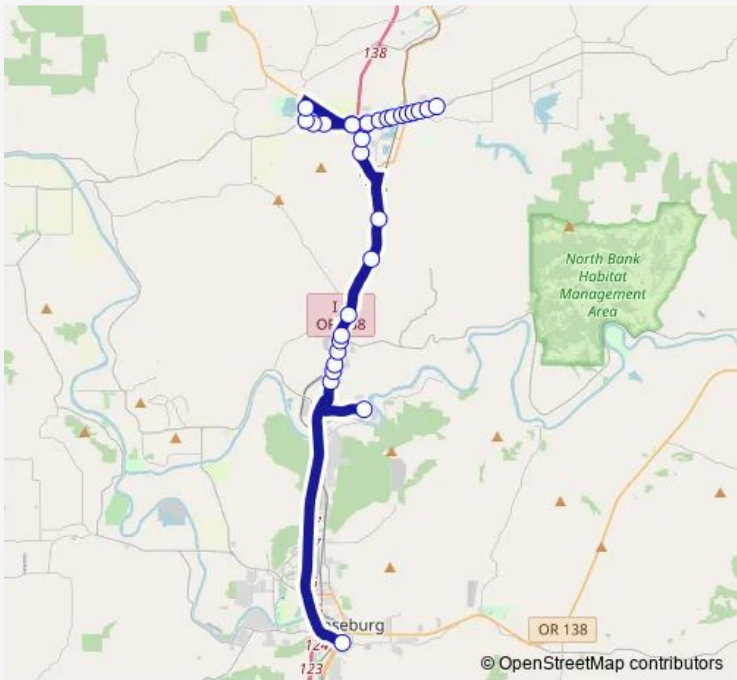

Direction
 Washington & Rose — W Central @ Terrace - Bi Mart
 30 stops
[Open route schedule](#)

- Washington & Rose
- Umpqua Community College
- 7125 NE Stephens St - Pape - Sodi
- Hwy 99 @ Weyerhauser Dr N
- 7995 Hwy 99 @ Farmers Co-op
- 7901 Hwy 99 @ Northwest Storage
- Hwy 99 @ North Bank Rd - Whit Log Trailers
- Hwy 99 North of North Bank Rd @ chain link fence
- Hwy 99 North @ Oak Hill Rd - Wilbur Post Office
- Hwy 99 @ Rogers Rd
- Hwy 99 @ Deady Crossing
- S Comstock @ Kaleno Ave
- S Comstock @ Airway Ave
- S Comstock @ Visitor Center
- W Central @ SW Hutchins St - Dairy Queen
- Fort Mckay Rd @ Hi Way Haven RV Park
- Fort Mckay Rd @ Cambridge Dr
- SW Church Rd @ Golf View Ave
- SW Church Rd @ West Lake Ave
- Flag Stop W Central @ SW Hutchins Way @ Shell Station
- S Comstock Rd @ W Central - Carwash

Route schedule
 Washington & Rose — W Central @ Terrace - Bi Mart

Monday	05:35-17:05
Tuesday	05:35-17:05
Wednesday	05:35-17:05
Thursday	05:35-17:05
Friday	05:35-17:05
Saturday	—
Sunday	—

Route info
 Direction: Washington & Rose
 Stops: 30
 Trip Duration: 0 hour 37 min

W Central @ Waite St

W Central @ Terrace - Bi Mart

Direction

W Central @ Terrace - Bi Mart — Washington & Rose

33 stops

[Open route schedule](#)

W Central @ Terrace - Bi Mart

Pear Ln. Apartments

Sunday —

Route info

Direction: W Central @ Terrace - Bi Mart

Stops: 33

Trip Duration: 0 hour 58 min

Flagstop @ FCC or River of Life

Whistle Stop Cafe

Whitaker Logging