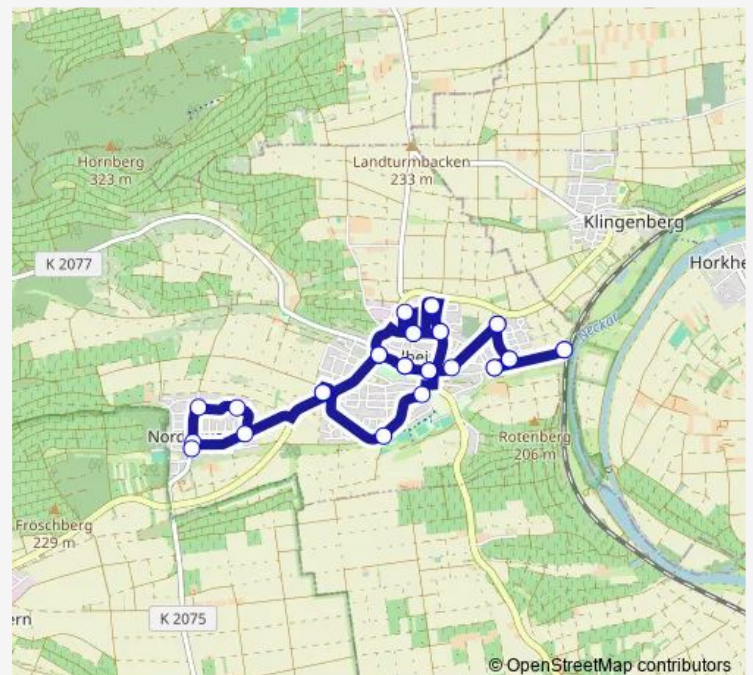

**Route schedule**

Nordheim (Württ) — Nordhausen Oststraße

Monday —

Tuesday 17:35

Wednesday —

Thursday 17:35

Friday —

Saturday —

Sunday —

**Route info**

Direction: Nordheim (Württ)

Stops: 11

Trip Duration: 0 hour 16 min

■ Bürgerbus 1 — Bürgerbus Nordheim

**BusMaps**

Thursday

08:35-16:35

Friday

—

Saturday

—

Sunday

—

## Route info

Direction: Nordheim (Württ)

Stops: 34

Trip Duration: 0 hour 45 min

Sopo

Lerchenstraße

Lidl

Friedhof