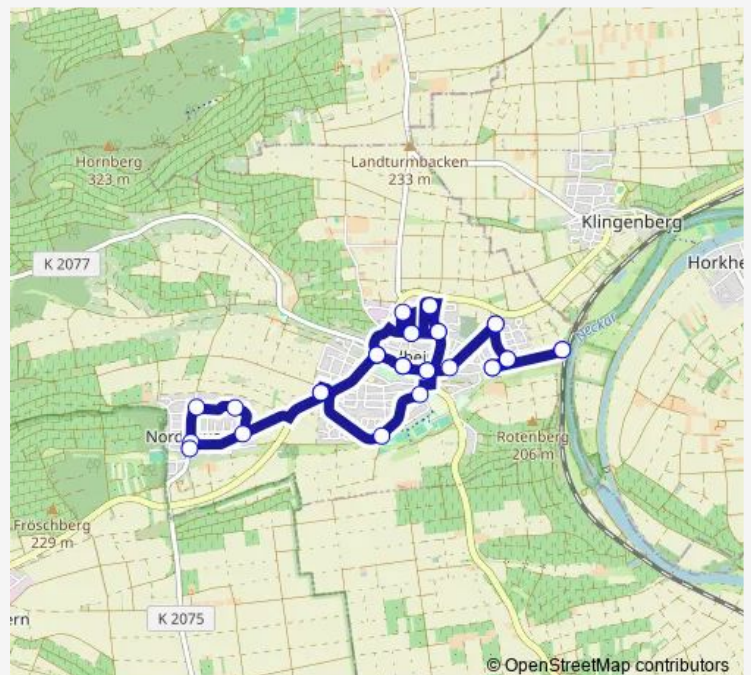

Route schedule

Nordheim (Württ) — Nordhausen Oststraße

Monday —

Tuesday 17:35

Wednesday —

Thursday 17:35

Friday —

Saturday —

Sunday —

Route info

Direction: Nordheim (Württ)

Stops: 11

Trip Duration: 0 hour 16 min

■ Bürgerbus 1 — Bürgerbus Nordheim

BusMaps

Direction

Saturday

—

Sunday

—

Route info

Direction: Nordheim (Württ)

Stops: 34

Trip Duration: 0 hour 45 min

The schedule is provided in the local timezone. Times with "(+1)" indicate departures on the next day.

PDF file created on 2025-01-16

2024 BusMaps.com - All Rights Reserved