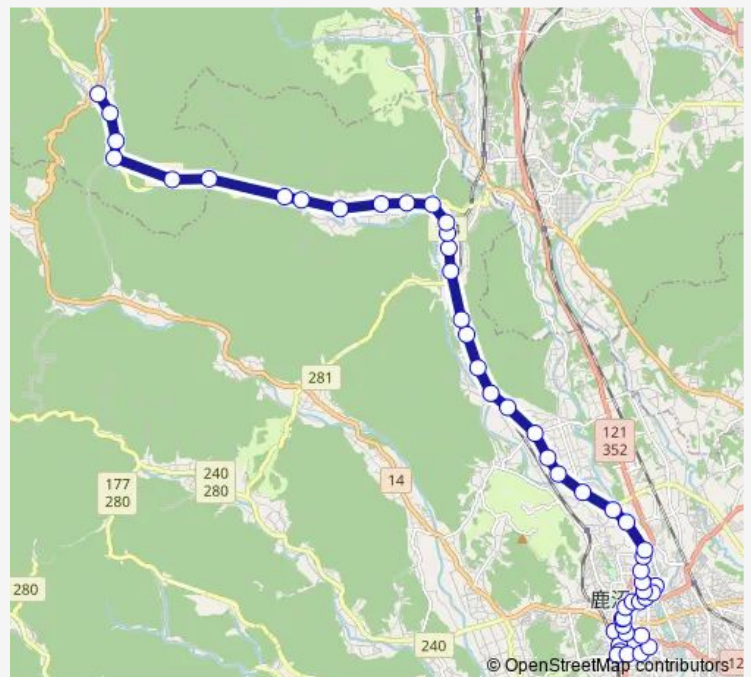

Bus 小来川森崎線

[Go to website](#)

Direction

平和タクシー本社 — 小来川森崎

52 stops

[Open route schedule](#)

平和タクシー本社

三幸町

鳥居跡新鹿沼

東武新鹿沼駅

鳥居跡町

鹿沼高校前

万町

上都賀病院前

寺町・下材木町

石橋町

新・鹿沼宿

仲町

久保町

天神町

上田町

文化橋町

ビバモール入口

ハローワーク前

図書館・川上澄生美術館前

文化活動交流館前

ビバモール入口

Route schedule

平和タクシー本社 — 小来川森崎

Monday 08:15-17:55

Tuesday 08:15-17:55

Wednesday 08:15-17:55

Thursday 08:15-17:55

Friday 08:15-17:55

Saturday 08:15-17:55

Sunday 08:15-17:55

Route info

Direction: 平和タクシー本社

Stops: 52

Trip Duration: 0 hour 50 min

■ 小来川森崎線

BusMaps