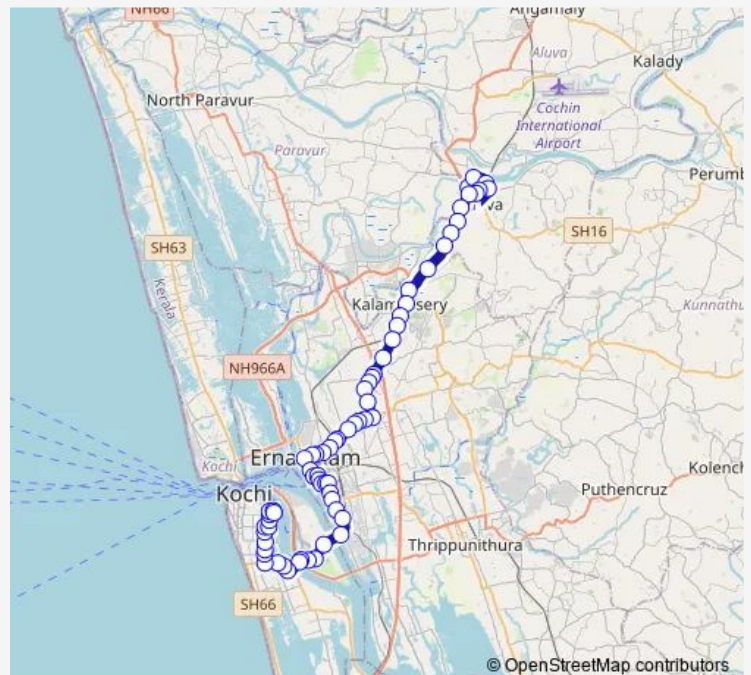

Thursday 06:00

Friday 06:00

Saturday 06:00

Sunday 06:00

Route info

Direction: Mattancherry

Stops: 74

Trip Duration: 1 hour 38 min

Aluva ↔ Mattancherry via Menaka

Thevara

Atlantis

Cochin Shipyard Main Gate

Ravipuram

Pallimukk

Gandhi Square

Subash Park

Thursday 06:00

Friday 06:00

Saturday 06:00

Sunday 06:00

Route info

Direction: Aluva

Stops: 67

Trip Duration: 1 hour 38 min