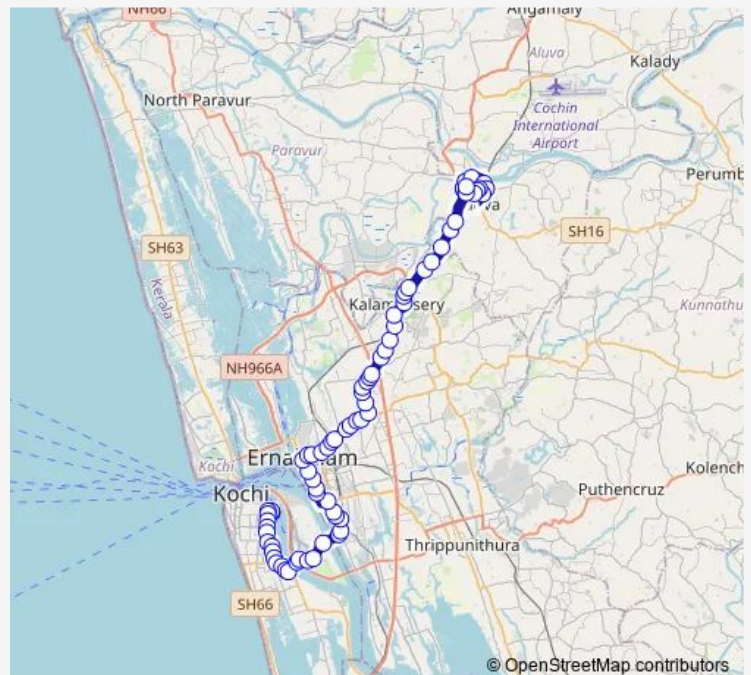

Route schedule

Aluva — Mattancherry

Monday	06:00
Tuesday	06:00
Wednesday	06:00
Thursday	06:00
Friday	06:00
Saturday	06:00
Sunday	06:00

Route info

Direction: Aluva

Stops: 67

Trip Duration: 1 hour 38 min

Aluva ↔ Mattancherry via Menaka

Thursday 06:00

Friday 06:00

Saturday 06:00

Sunday 06:00

Route info

Direction: Mattancherry

Stops: 74

Trip Duration: 1 hour 38 min

Aluva

Bus time schedules and route maps are available in an offline PDF at busmaps.com. Use the busmaps.com website to see live bus times, train schedule or subway schedule, and step-by-step directions for all public transit in Kanayannur