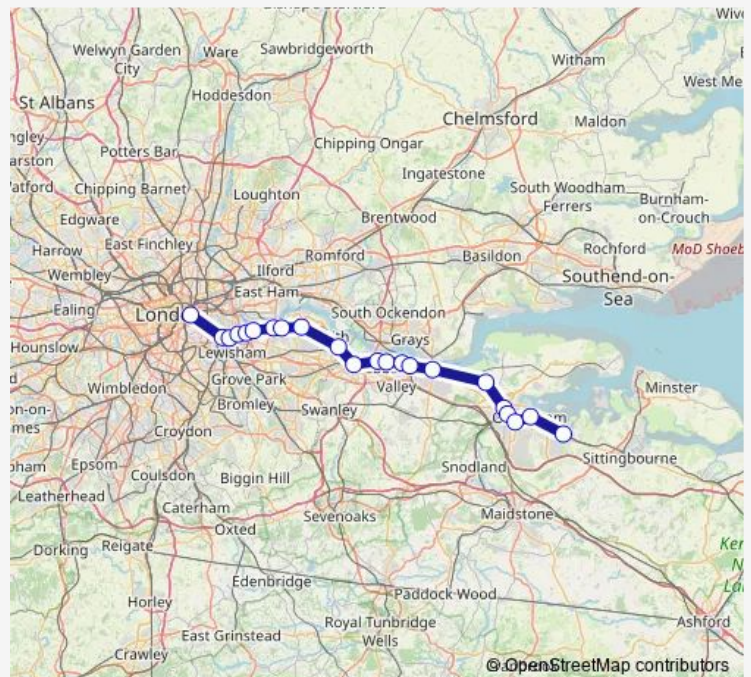

Dartford

Stone Crossing

Greenhithe for Bluewater

Swanscombe

Northfleet

Gravesend

Higham

Strood

Rochester

Chatham

Gillingham (Kent)

Route schedule

London Bridge — Rainham (Kent)

Monday 06:47-21:47

Tuesday —

Wednesday —

Thursday —

Friday —

Saturday 06:18-21:48

Sunday 08:18-22:18

Route info

Direction: London Bridge

Stops: 22

Trip Duration: 1 hour 23 min

■ TI:Lbg->Rai — TL train service from LBG to Rai

Tl:Lbg->Rai Rail time schedules and route maps are available in an offline PDF at busmaps.com. Use the busmaps.com website to see live bus times, train schedule or subway schedule, and step-by-step directions for all public transit in London